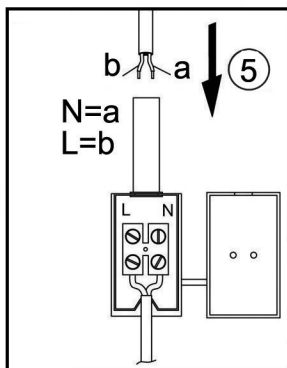

# 826898

230V / 50Hz~

LED

3x LED-Board 13,5V DC / 6W

3 x 3 x 3 x