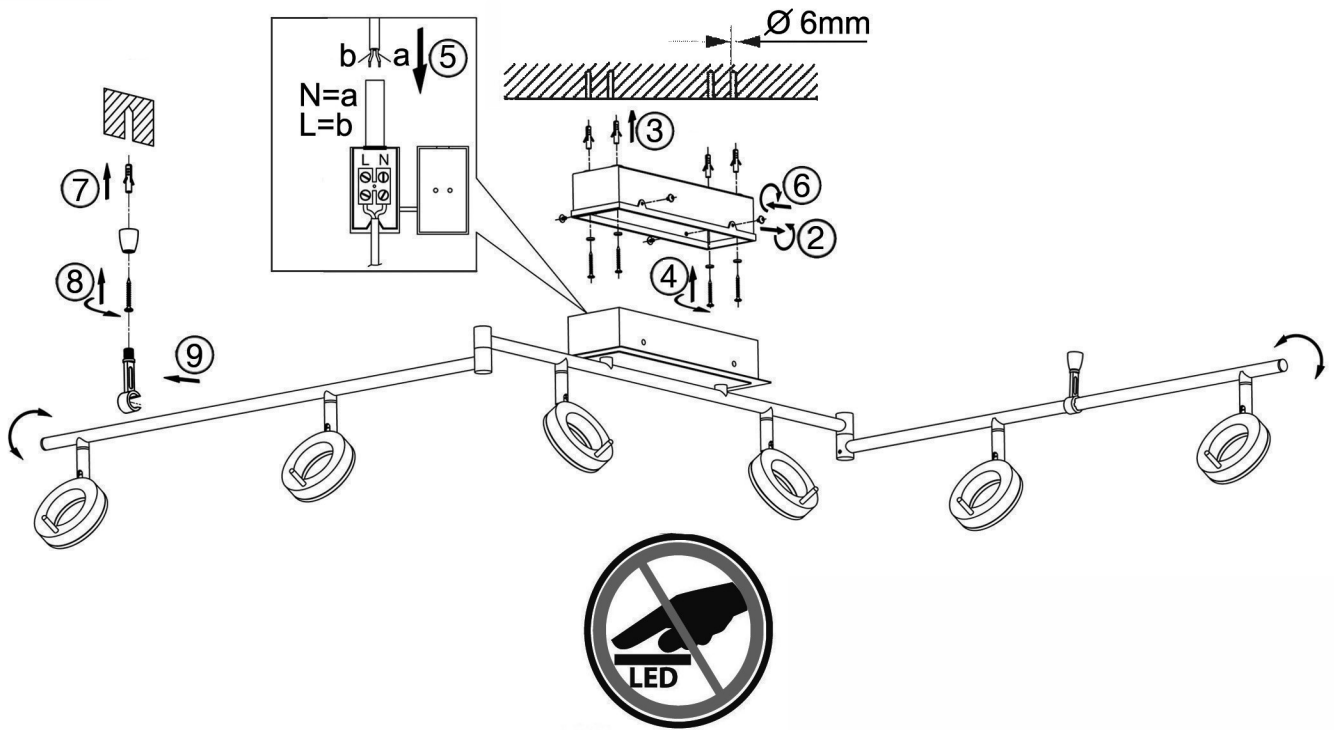

LED

t

T_k

6 W
750 lm
41 W
2.800 lm
25.000 h
3.000 K
12.500 x
0 s

826897

230V / 50Hz~

LED

6x LED-Board 13,5V DC / 6W

6 x 6 x 4 x 2 x

Paul Neuhaus

Paul Neuhaus GmbH
Olakenweg 36 • 59457 Werl
Germany