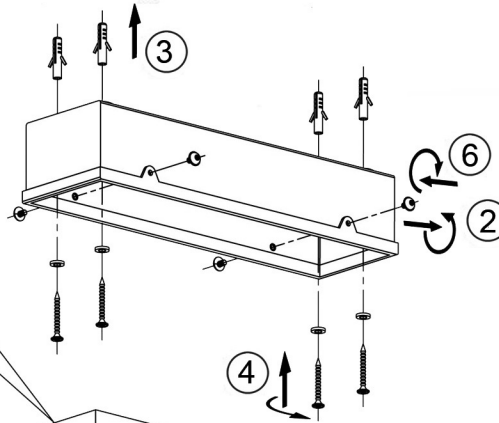

LED

t
T_k
12.500 x

6 W
750 lm
27 W
1.950 lm
25.000 h
3.000 K
0 s

826896

230V / 50Hz~

LED

4x LED-Board 13,5V DC / 6W

4 x 4 x 4 x