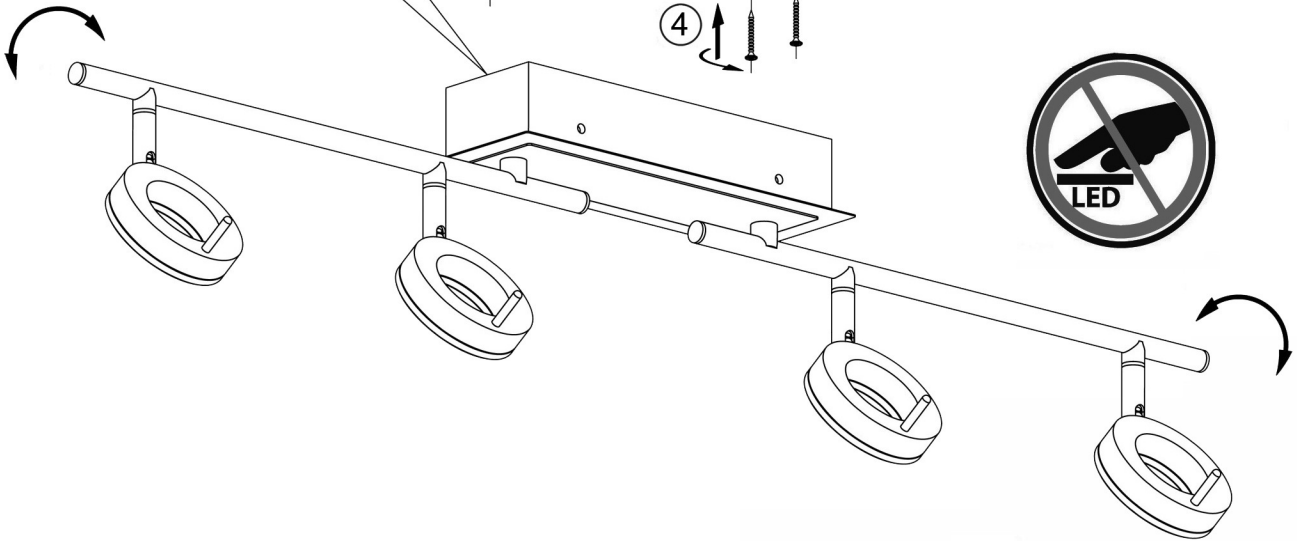

LED

t
T_k
12.500 x

6 W
750 lm
27 W
1.950 lm
25.000 h
3.000 K
0 s

826896

230V / 50Hz~

LED

4x LED-Board 13,5V DC / 6W

4 x 4 x 4 x