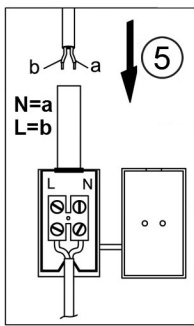

LED

t
T_k
12.500 x

6 W
750 lm
27 W
1.950 lm
25.000 h
3.000 K
0 s

826896

230V / 50Hz~

LED

4x LED-Board 13,5V DC / 6W

4 x 4 x 4 x