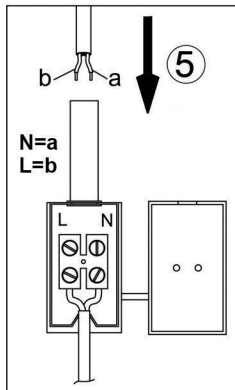

LED

6 W
750 lm
21 W
1.500 lm
t
25.000 h
T_k
3.000 K
12.500 x
0s

t

T_k

826895

230V / 50Hz~

LED

3x LED-Board 13,5V DC / 6W

4 X 4 X 4 X

1

7

2

3

4

6

8