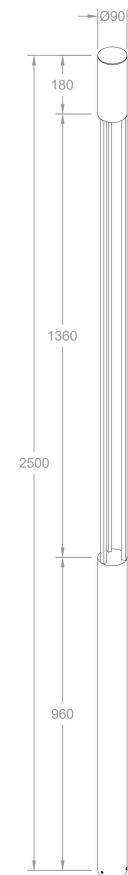

# Instruction

## O427FL-L30GF3K

MAX 30W  
2 200 Lumen

Model: O427FL-L30GF3K

Collection: Outdoor

Mill  
Recessed