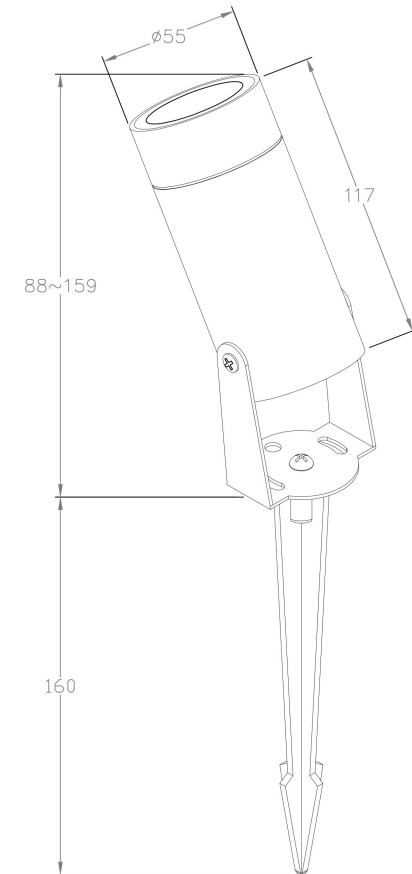

Instruction

O050FL-L5W3K

MAX 5W
300 Lumen

Model: O050FL-L5W3K
Collection: Outdoor
Series: Bern
Landschaftslampe