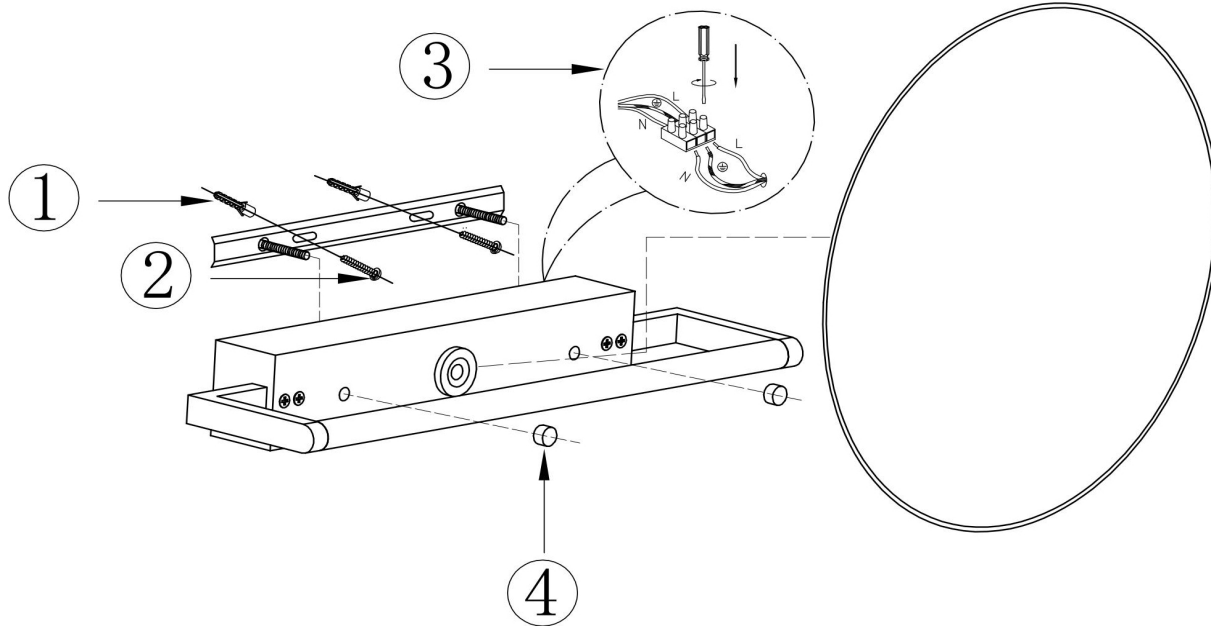

Instruction

MOD279WL-L14G3K

MAX 14W
300 Lumen

Model: MOD279WL-L14G3K

Collection: Modern

Series: Mira

Wall Lamps