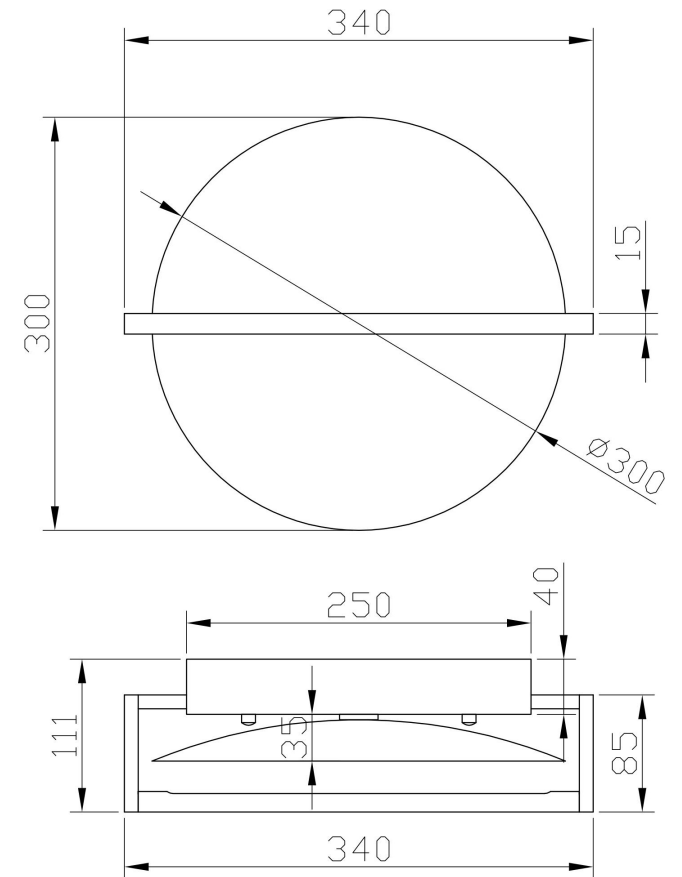

Instruction

MOD279WL-L14G3K

MAX 14W
300 Lumen

Model: MOD279WL-L14G3K

Collection: Modern

Series: Mira

Wall Lamps