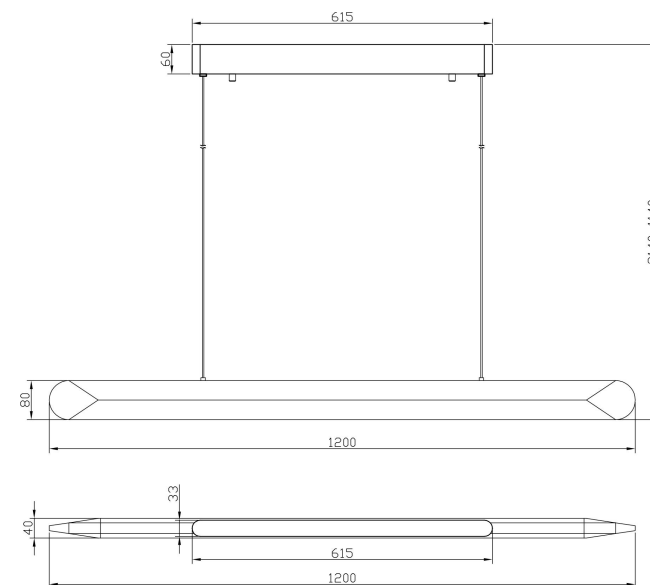

## MOD276PL-L40W3K

MAX 40W  
2 500 Lumen

Model: MOD276PL-L40W3K

Collection: Modern

Series: Motion

Pendant Lamps