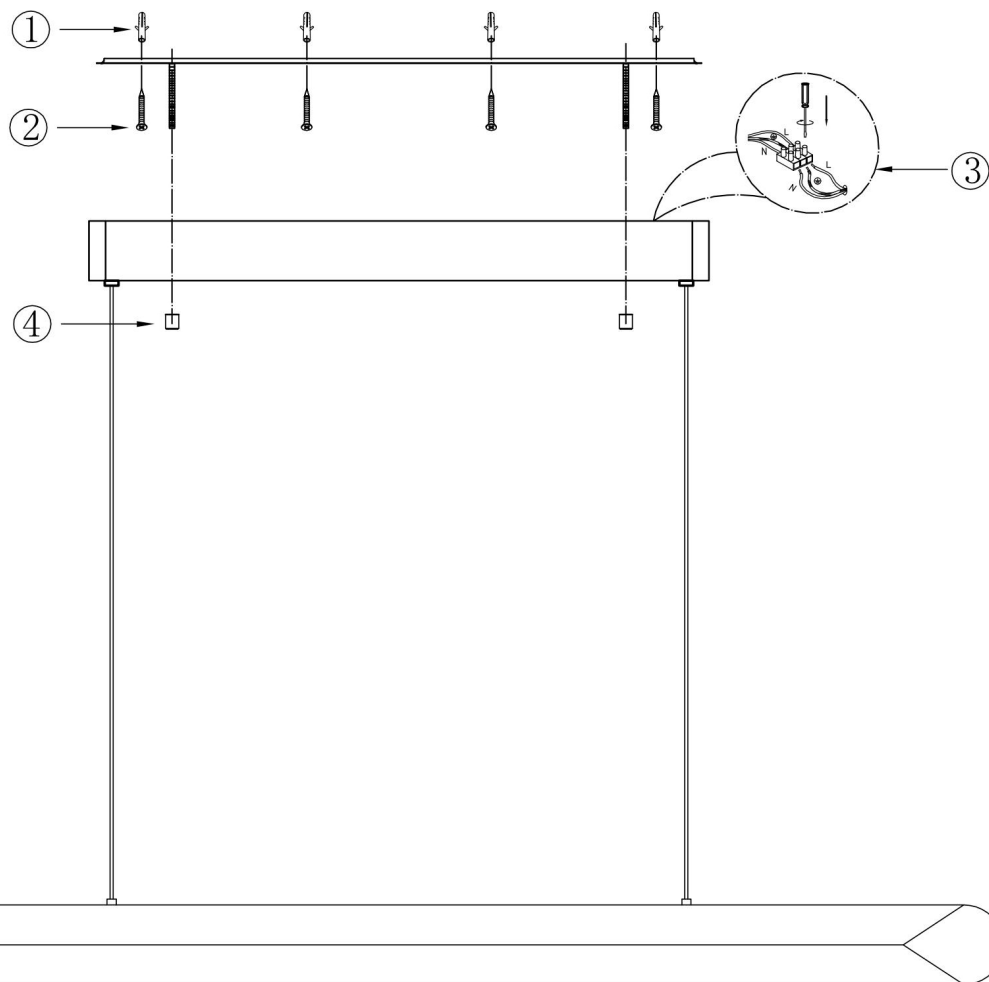

## MOD276PL-L40W3K

MAX 40W  
2 500 Lumen

Model: MOD276PL-L40W3K

Collection: Modern

Series: Motion

Pendant Lamps