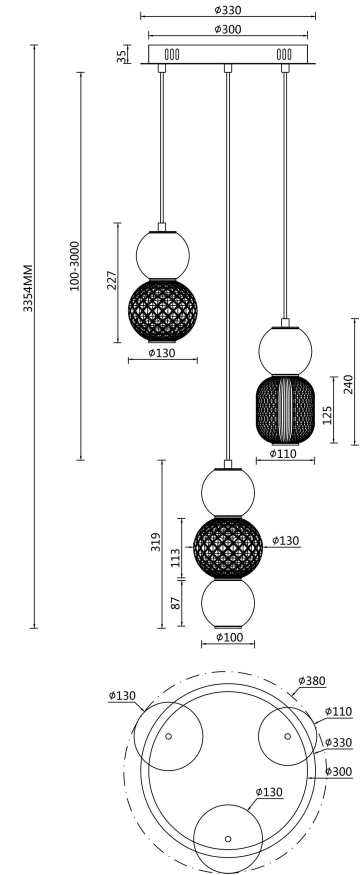

Instruction

MOD273PL-L33G3K

MAX 33W
4 000 Lumen

Model: MOD273PL-L33G3K
Collection: Modern
Series: Drop
Pendant Lamps