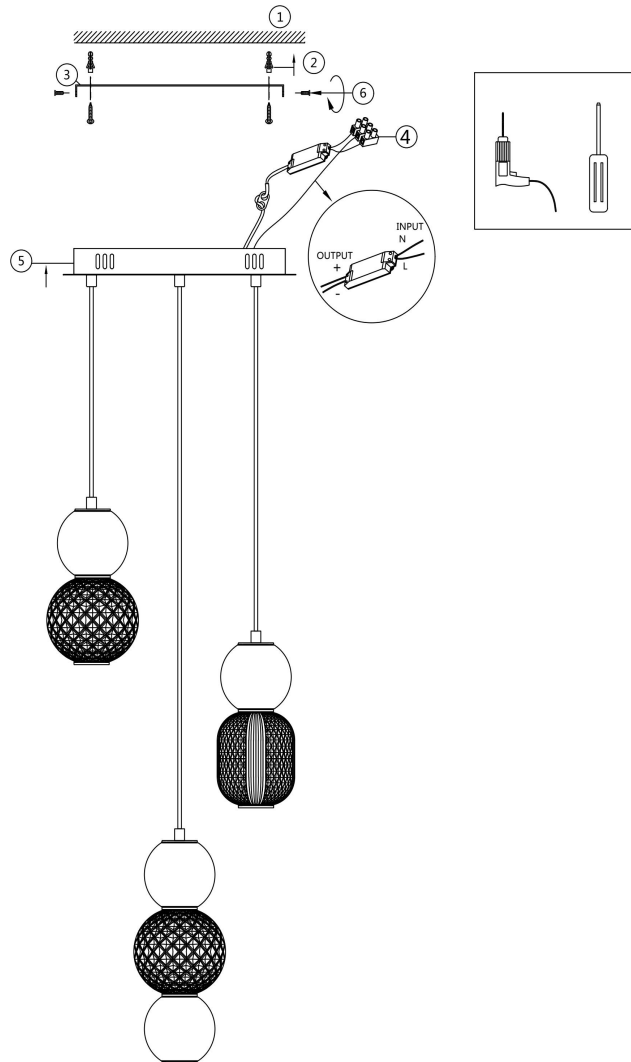

Instruction

MOD273PL-L33G3K

MAX 33W
4 000 Lumen

Model: MOD273PL-L33G3K
Collection: Modern
Series: Drop
Pendant Lamps