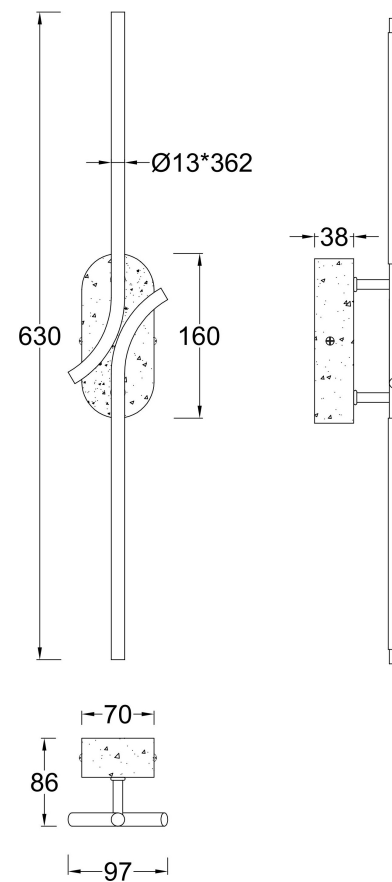

# Instruction

MOD256WL-L5BS3K3

MAX 6W  
170 Lumen

Model: MOD256WL-L5BS3K3  
Collection: Modern  
Series: Renaissance  
Wall Lamps