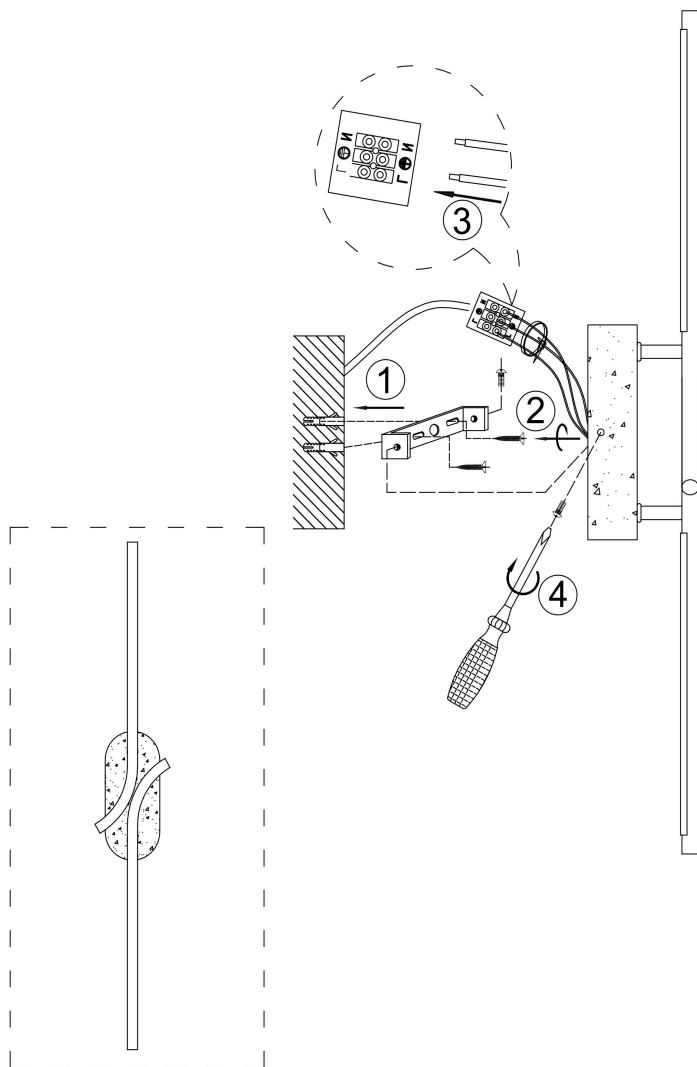

# Instruction

MOD256WL-L5BS3K3

MAX 6W  
170 Lumen

Model: MOD256WL-L5BS3K3  
Collection: Modern  
Series: Renaissance  
Wall Lamps