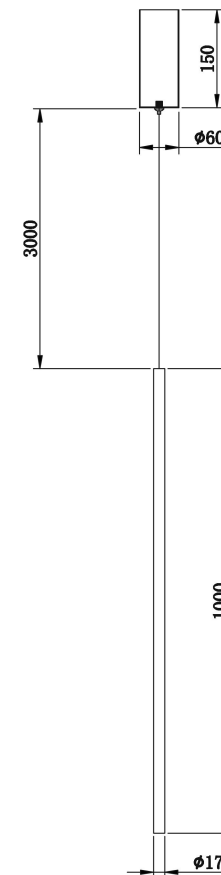

Instruction

MOD246PL-L24BK1

MAX 15W
750 Lumen

Model: MOD246PL-L24BK1

Collection: Modern

Series: Halo

Pendant Lamps