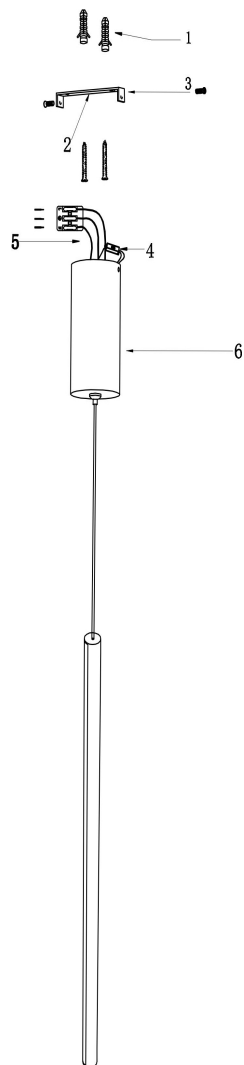

Instruction

MOD246PL-L24BK1

MAX 15W
750 Lumen

Model: MOD246PL-L24BK1

Collection: Modern

Series: Halo

Pendant Lamps