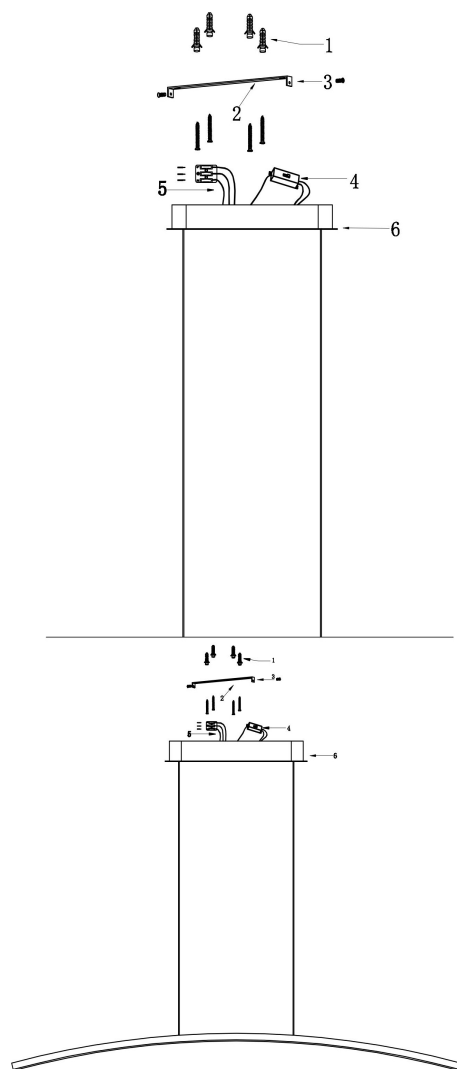

## MOD243PL-L18BSK

MAX 15W  
1 150 Lumen

Model: MOD243PL-L18BSK

Collection: Modern

Series: Light Reflection  
Pendant Lamps