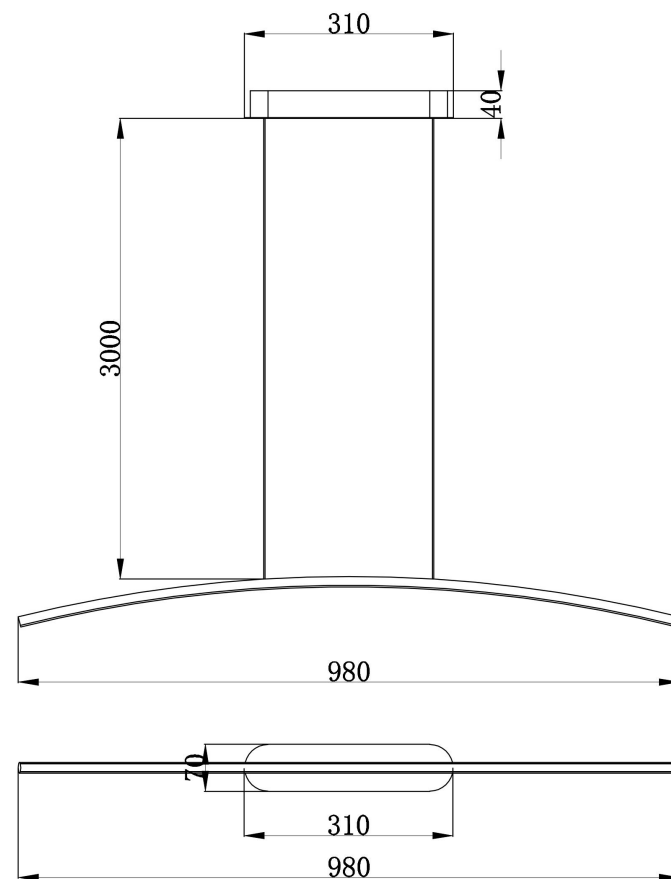

## MOD243PL-L18BSK

MAX 15W  
1 150 Lumen

Model: MOD243PL-L18BSK

Collection: Modern

Series: Light Reflection  
Pendant Lamps