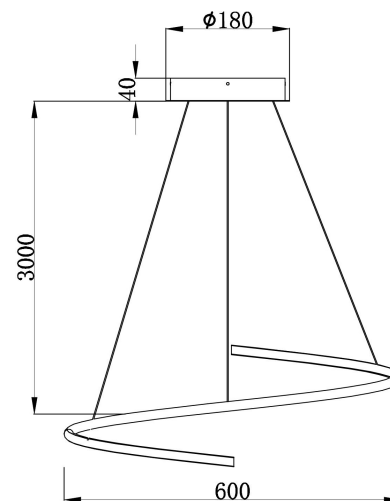

Instruction

MOD242PL-L33BSK

MAX 31W
2 100 Lumen

Model: MOD242PL-L33BSK

Collection: Modern

Series: Curve

Pendant Lamps