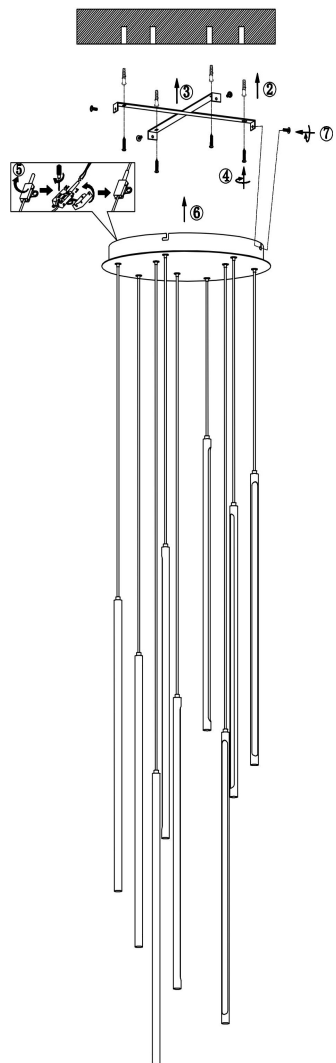

Instruction

MOD236PL-L54B3K

MAX 46W
3 350 Lumen

Model: MOD236PL-L54B3K

Collection: Modern

Series: Light stick
Pendant Lamps