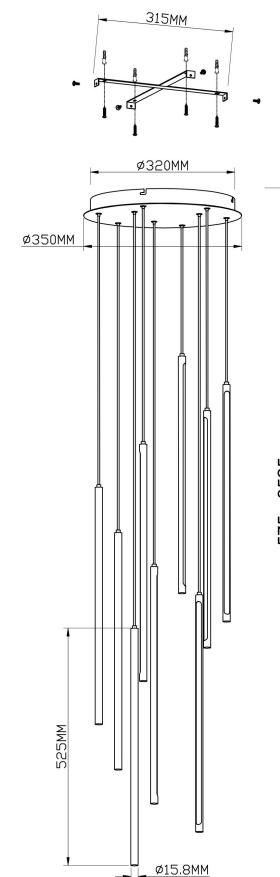

Instruction

MOD236PL-L54B3K

MAX 46W
3 350 Lumen

Model: MOD236PL-L54B3K

Collection: Modern

Series: Light stick
Pendant Lamps