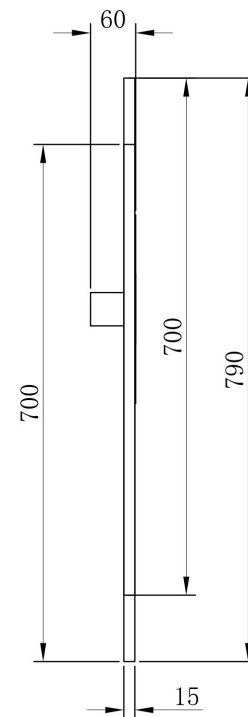

Instruction

MOD179WL-L22W4K

MAX 23W
800 Lumen

Model: MOD179WL-L22W4K
Collection: Modern
Series: Skyline
Wall Lamps