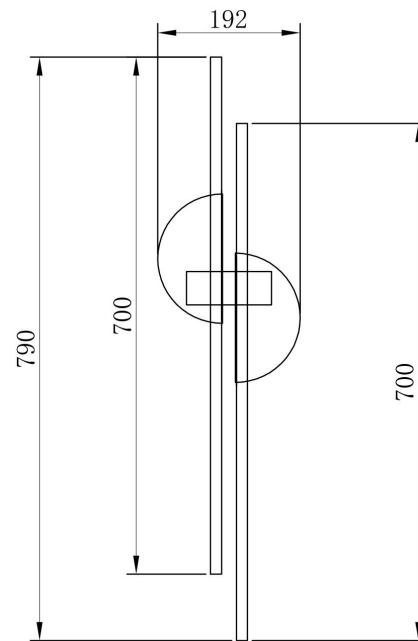

Instruction

MOD179WL-L22W4K

MAX 23W
800 Lumen

Model: MOD179WL-L22W4K
Collection: Modern
Series: Skyline
Wall Lamps