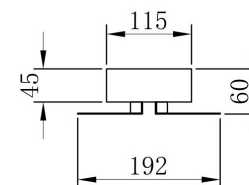

Instruction

MOD179WL-L22W4K

MAX 23W
800 Lumen

Model: MOD179WL-L22W4K
Collection: Modern
Series: Skyline
Wall Lamps