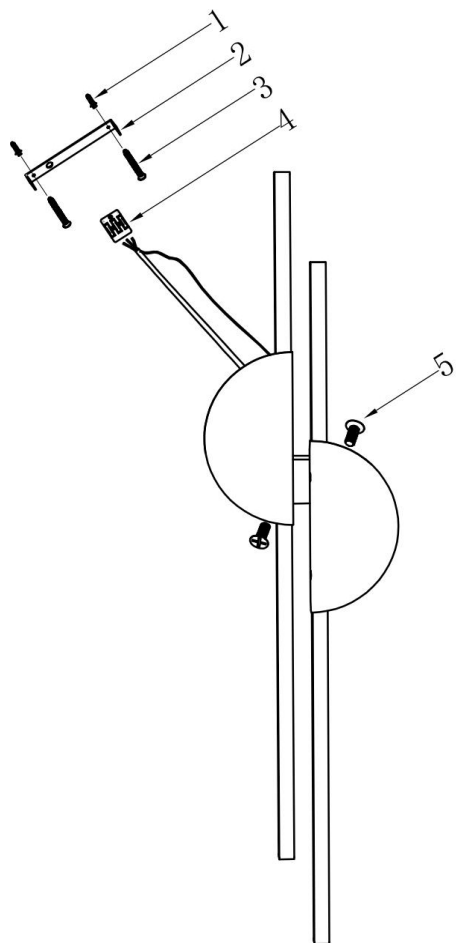

Instruction

MOD179WL-L22W4K

MAX 23W
800 Lumen

Model: MOD179WL-L22W4K
Collection: Modern
Series: Skyline
Wall Lamps