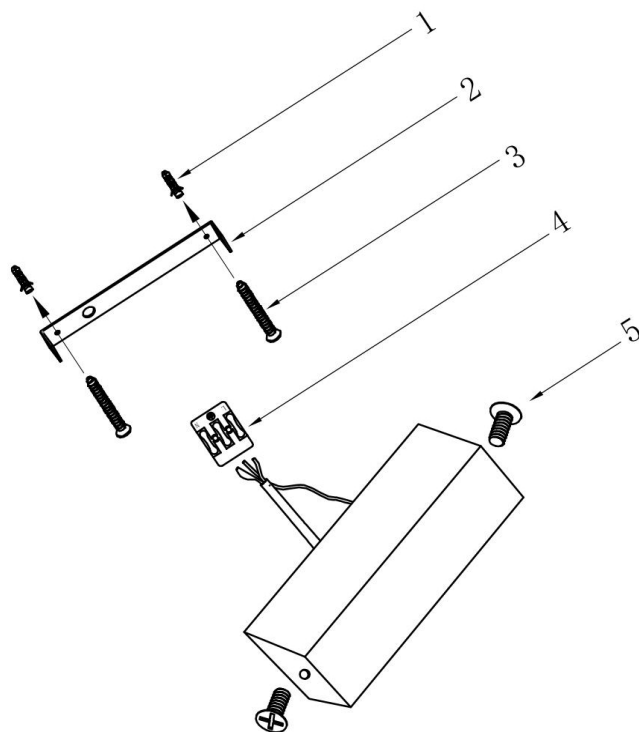

Instruction

MOD179WL-L22W4K

MAX 23W
800 Lumen

Model: MOD179WL-L22W4K
Collection: Modern
Series: Skyline
Wall Lamps