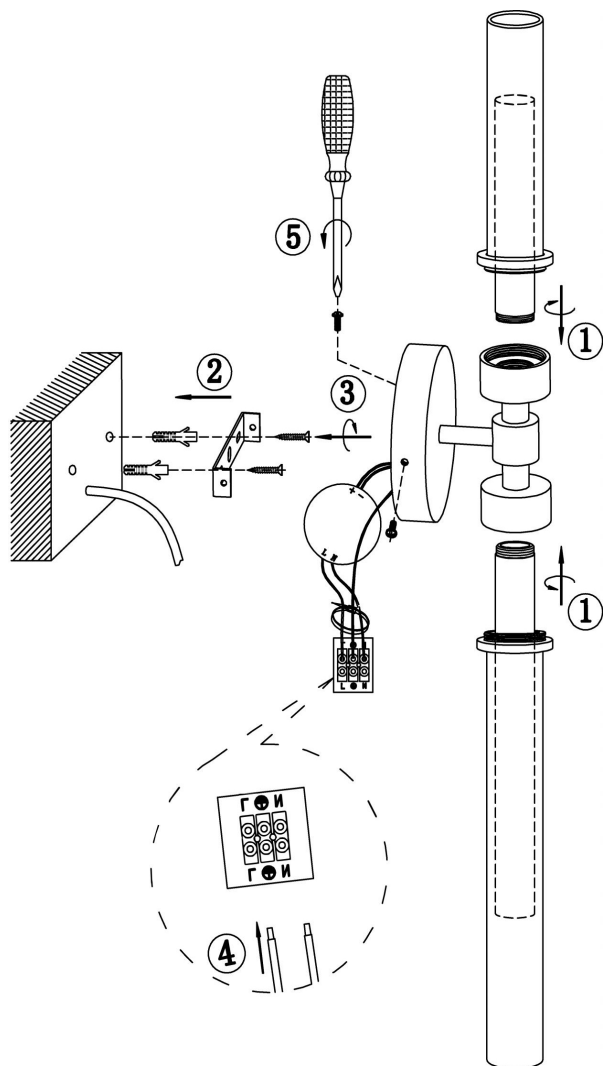

Instruction

MOD116WL-L7B3K

MAX 7W
600 Lumen

Model: MOD116WL-L7B3K

Collection: Modern

Series: Stelo

Wall Lamps

This product contains a light source of energy efficiency class G