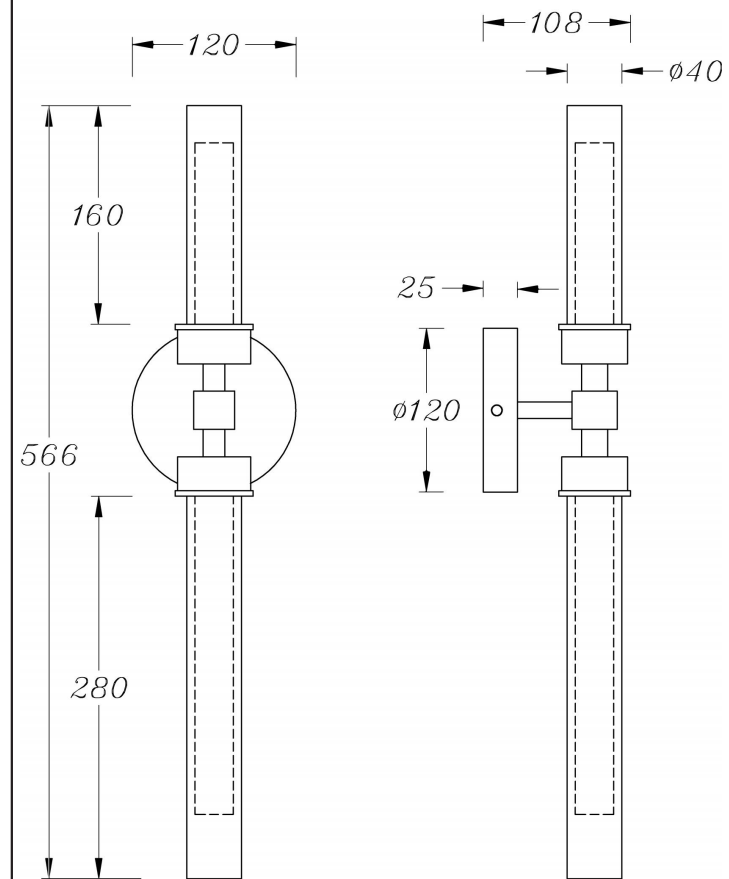

Instruction

MOD116WL-L7B3K

MAX 7W
600 Lumen

Model: MOD116WL-L7B3K

Collection: Modern

Series: Stelo

Wall Lamps

This product contains a light source of energy efficiency class G