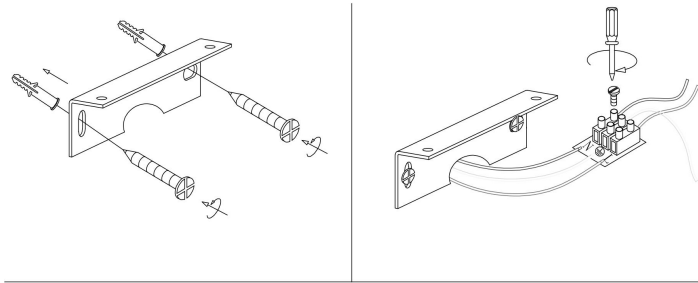

Instruction

MIR008WL-L12B4K

MAX 12W
820 Lumen

Model: MIR008WL-L12B4K

Collection: Mirror

Bris
Recessed