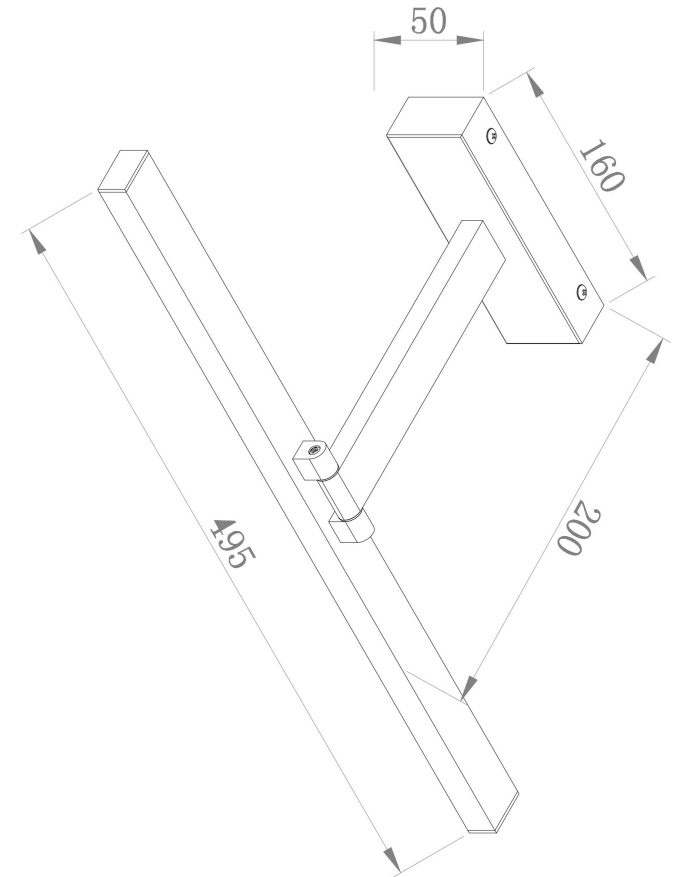

Instruction

MIR008WL-L12B4K

MAX 12W
820 Lumen

Model: MIR008WL-L12B4K

Collection: Mirror

Bris
Recessed