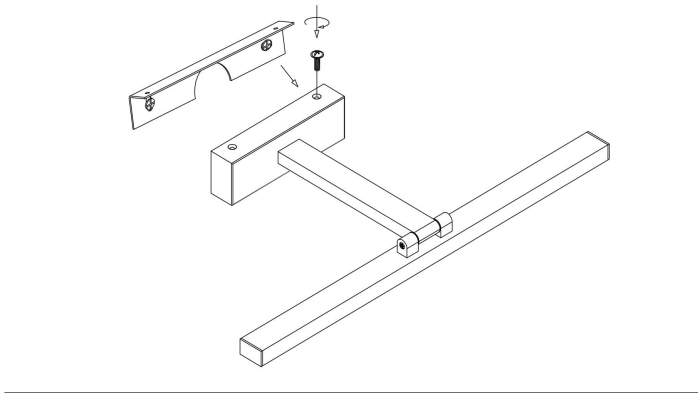

Instruction

MIR008WL-L12B4K

MAX 12W
820 Lumen

Model: MIR008WL-L12B4K

Collection: Mirror

Bris
Recessed