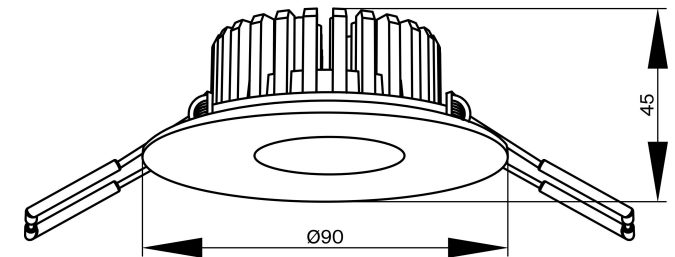

TO cut hole on the ceiling

MAX 7W
550 Lumen

Model: DL038-2-L7W4K

Collection: Downlight

Zen
Resessed

This product contains a light source of
energy efficiency class G