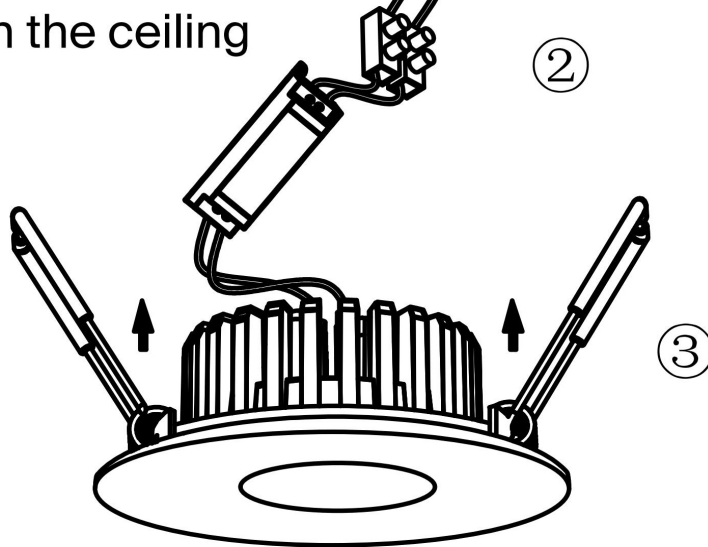

TO cut hole on the ceiling

MAX 7W
550 Lumen

Model: DL038-2-L7W4K

Collection: Downlight

Zen
Resessed

This product contains a light source of
energy efficiency class G