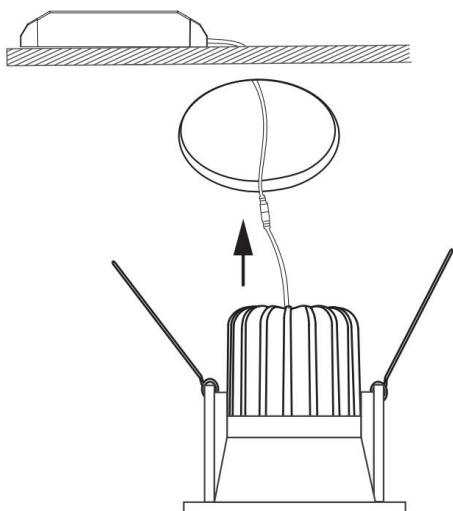

1

2

3

MAX 6W
480 Lumen

Model: DL034-01-06W4K-W

Collection: Downlight

Zoom
Resessed

This product contains a light source of energy efficiency class G