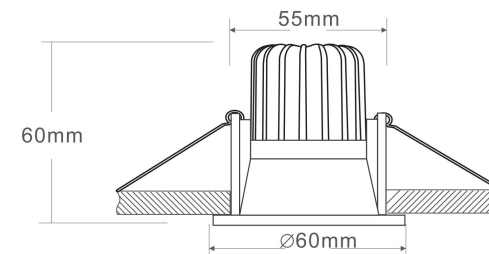

1

2

3

MAX 6W
480 Lumen

Model: DL034-01-06W4K-W

Collection: Downlight

Zoom
Resessed

This product contains a light source of energy efficiency class G