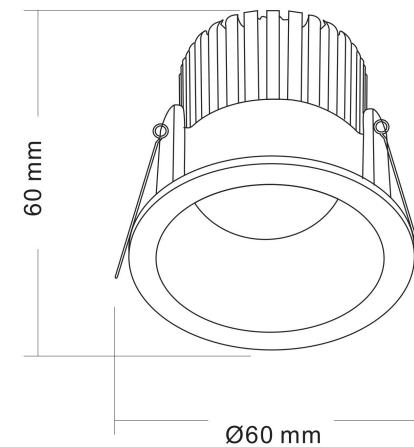

1

2

3

MAX 6W
480 Lumen

Model: DL034-01-06W4K-W

Collection: Downlight

Zoom
Resessed

This product contains a light source of energy efficiency class G