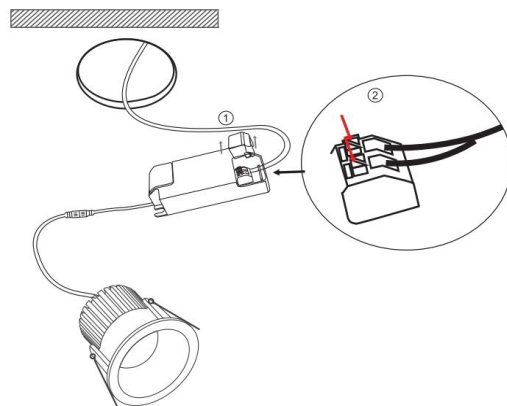

1

2

3

MAX 6W
480 Lumen

Model: DL034-01-06W4K-W

Collection: Downlight

Zoom
Resessed

This product contains a light source of energy efficiency class G