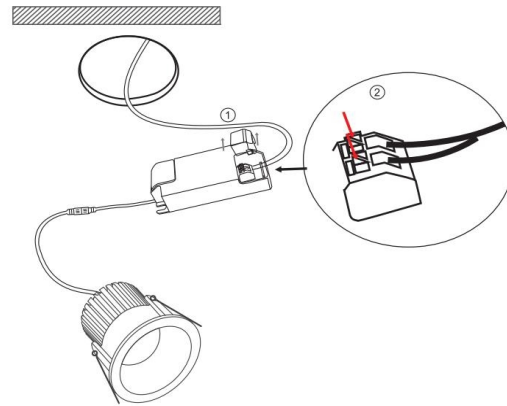

1

2

3

MAX 6W
390 Lumen

Model: DL034-01-06W4K-D-B

Collection: Downlight

Zoom

Resessed

This product contains a light source of energy efficiency class G