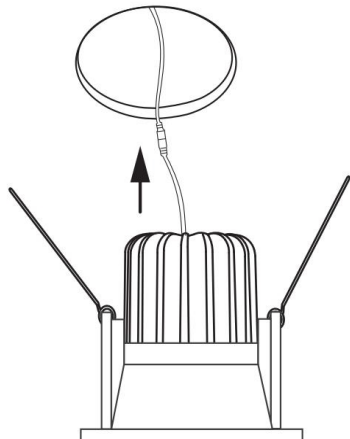

1

2

3

MAX 6W
390 Lumen

Model: DL034-01-06W4K-D-B

Collection: Downlight

Zoom

Resessed

This product contains a light source of energy efficiency class G