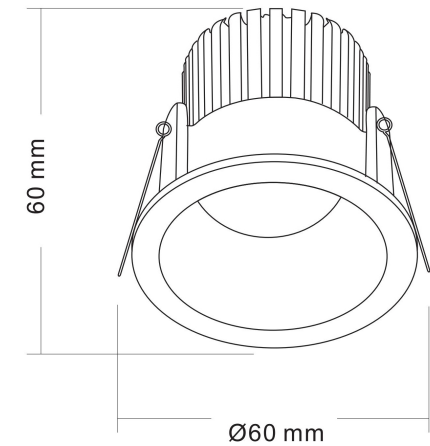

1

2

3

MAX 6W
390 Lumen

Model: DL034-01-06W4K-D-B

Collection: Downlight

Zoom

Resessed