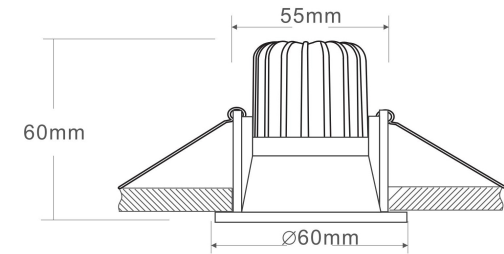

1

2

3

MAX 6W
390 Lumen

Model: DL034-01-06W4K-D-B

Collection: Downlight

Zoom

Resessed