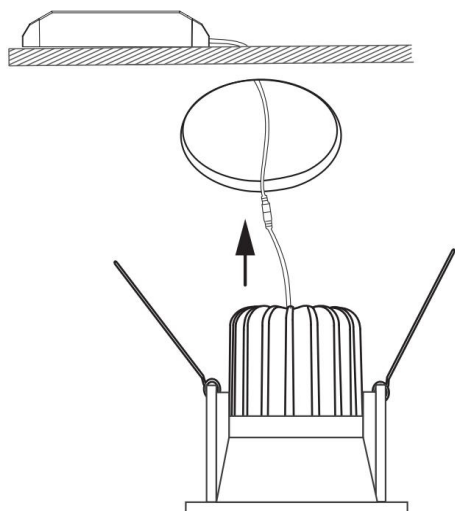

1

2

3

MAX 6W  
410 Lumen

Model: DL034-01-06W4K-B

Collection: Downlight

Zoom

Resessed