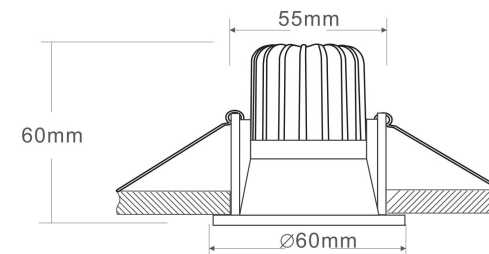

1

2

3

MAX 6W  
410 Lumen

Model: DL034-01-06W4K-B

Collection: Downlight

Zoom

Resessed