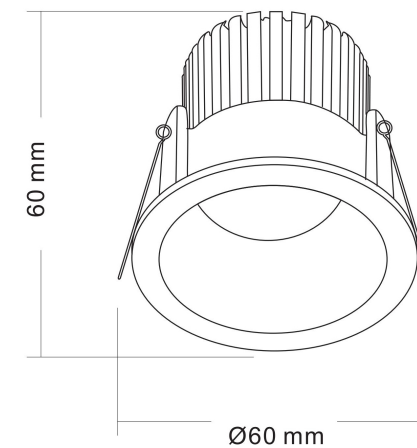

1

2

3

MAX 6W  
410 Lumen

Model: DL034-01-06W4K-B

Collection: Downlight

Zoom

Resessed