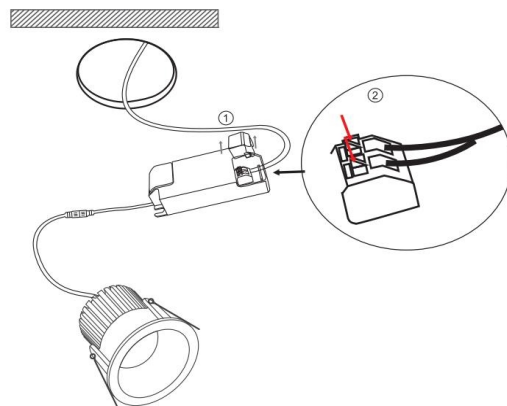

1

2

3

MAX 6W  
410 Lumen

Model: DL034-01-06W4K-B

Collection: Downlight

Zoom

Resessed

This product contains a light source of energy efficiency class G