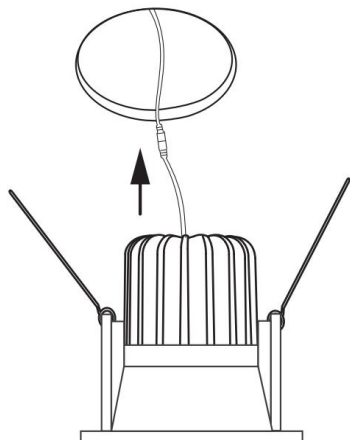

1

2

3

MAX 6W  
420 Lumen

Model: DL034-01-06W3K-D-W

Collection: Downlight

Zoom  
Resessed

This product contains a light source of  
energy efficiency class G