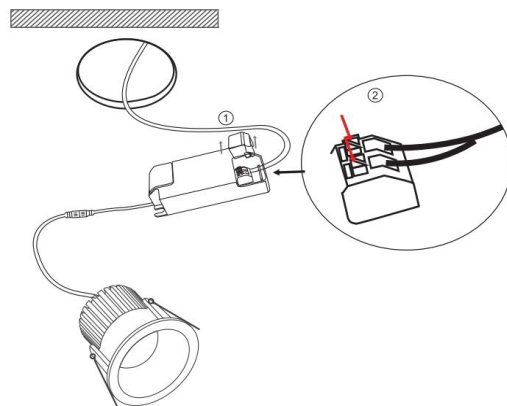

1

2

3

MAX 6W  
420 Lumen

Model: DL034-01-06W3K-D-W

Collection: Downlight

Zoom  
Resessed

This product contains a light source of  
energy efficiency class G