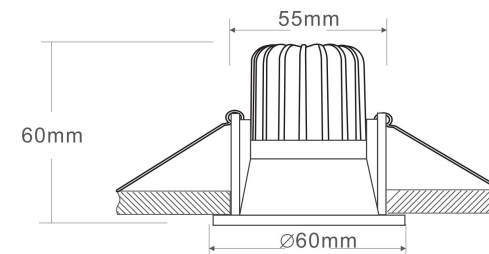

1

2

3

MAX 6W  
420 Lumen

Model: DL034-01-06W3K-D-W

Collection: Downlight

Zoom  
Resessed

This product contains a light source of  
energy efficiency class G