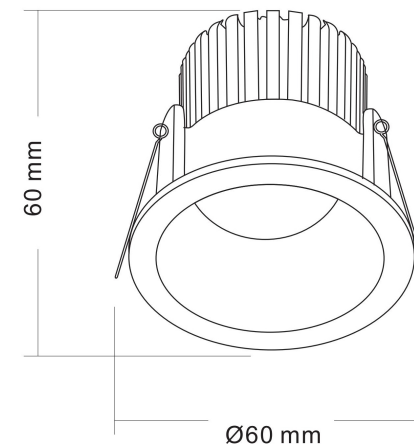

1

2

3

MAX 6W  
420 Lumen

Model: DL034-01-06W3K-D-W

Collection: Downlight

Zoom  
Resessed

This product contains a light source of  
energy efficiency class G