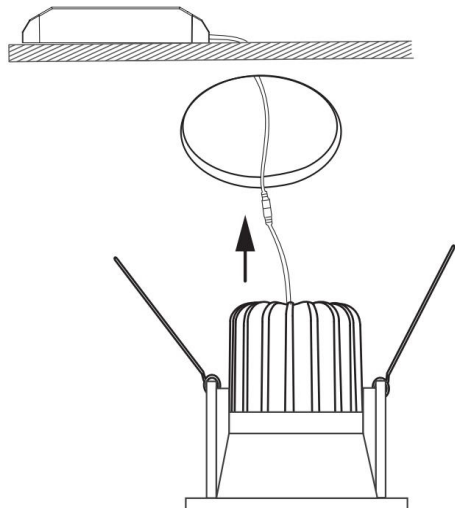

1

2

3

MAX 6W  
370 Lumen

Model: DL034-01-06W3K-D-B

Collection: Downlight

Zoom

Resessed