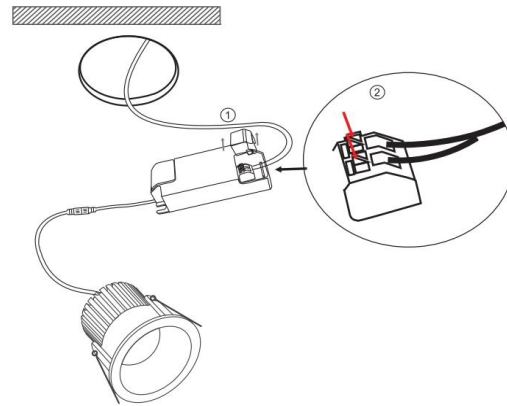

1

2

3

MAX 6W  
370 Lumen

Model: DL034-01-06W3K-D-B

Collection: Downlight

Zoom

Resessed

This product contains a light source of energy efficiency class G