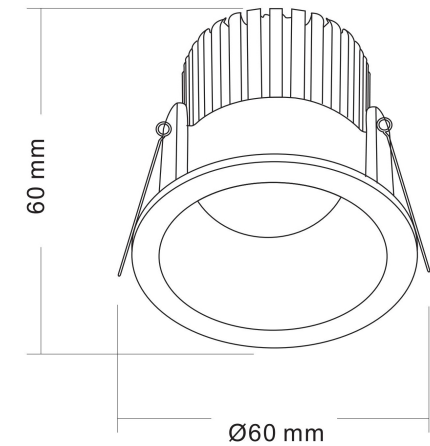

1

2

3

MAX 6W  
370 Lumen

Model: DL034-01-06W3K-D-B

Collection: Downlight

Zoom

Resessed