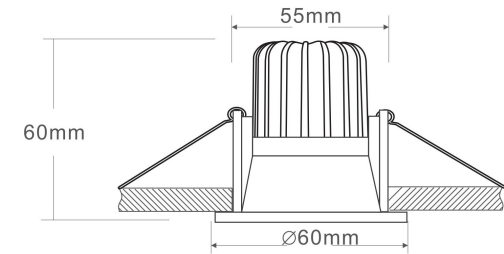

1

2

3

MAX 6W  
370 Lumen

Model: DL034-01-06W3K-D-B

Collection: Downlight

Zoom

Resessed