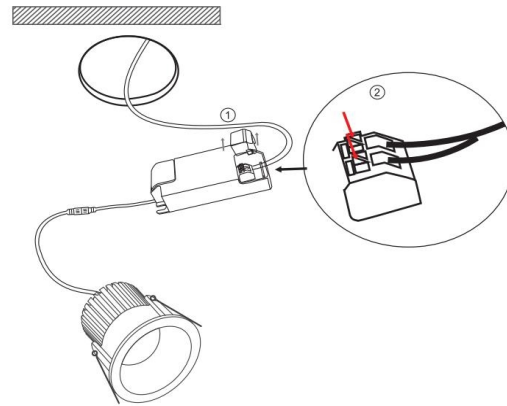

1

2

3

MAX 6W  
420 Lumen

Model: DL034-01-06W3K-B

Collection: Downlight

Zoom

Resessed

This product contains a light source of energy efficiency class G