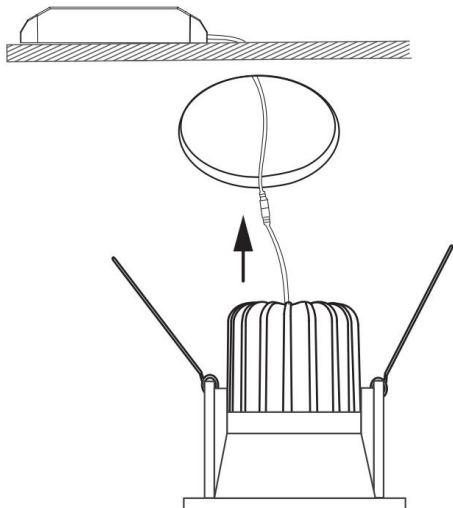

1

2

3

MAX 6W  
420 Lumen

Model: DL034-01-06W3K-B

Collection: Downlight

Zoom

Resessed