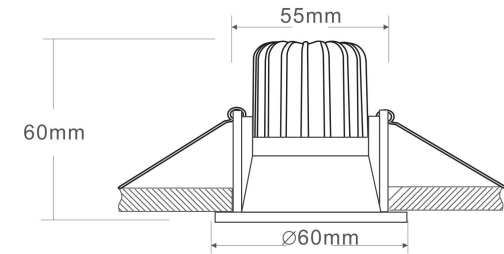

1

2

3

MAX 6W  
420 Lumen

Model: DL034-01-06W3K-B

Collection: Downlight

Zoom

Resessed