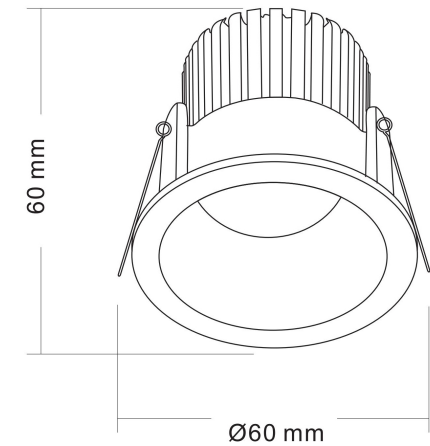

1

2

3

MAX 6W  
420 Lumen

Model: DL034-01-06W3K-B

Collection: Downlight

Zoom

Resessed