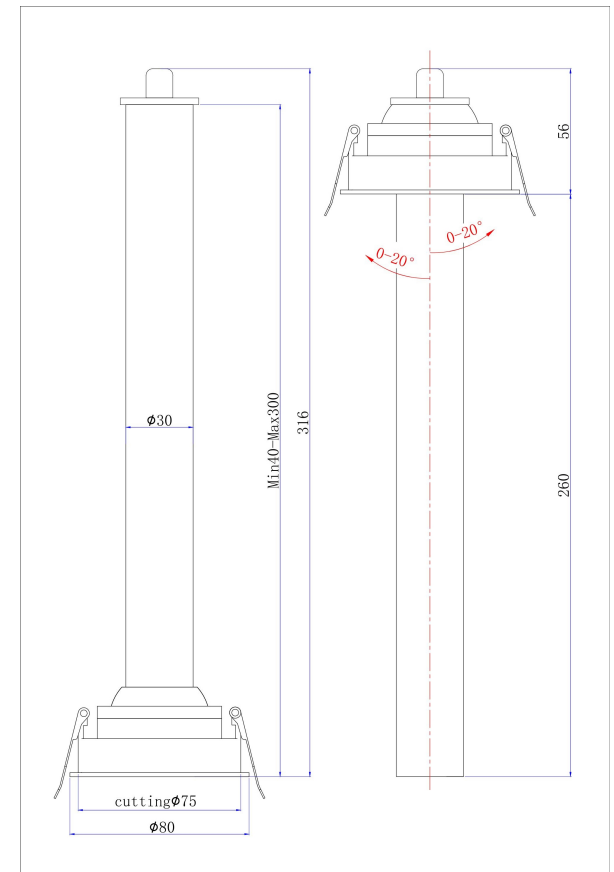

## Instruction

### C140RS-L300-7W3K-B

MAX 7W  
460 Lumen

Model: C140RS-L300-7W3K-B

Collection: Ceiling & Wall

Focus T  
Recessed