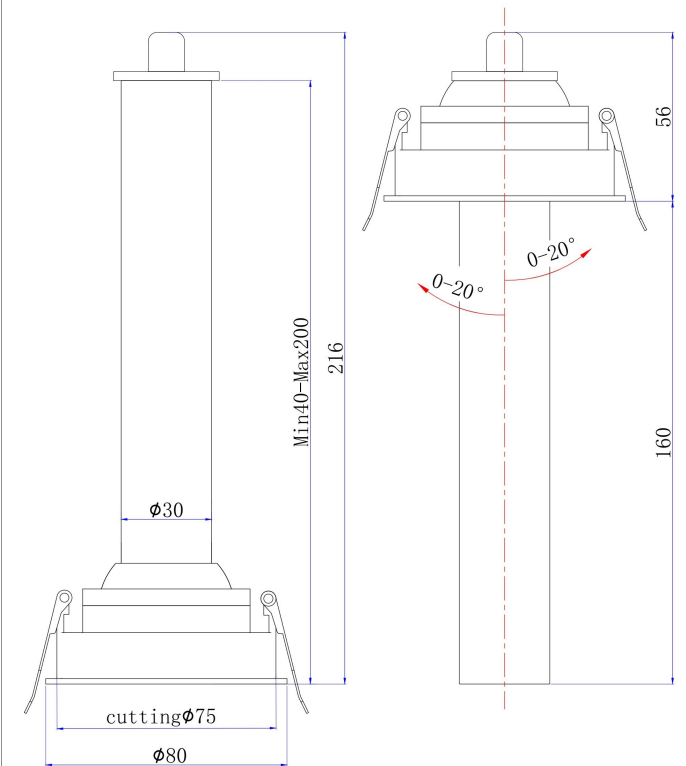

Instruction

C140RS-L200-7W3K-W

MAX 7W
460 Lumen

Model: C140RS-L200-7W3K-W

Collection: Ceiling & Wall

Focus T
Recessed