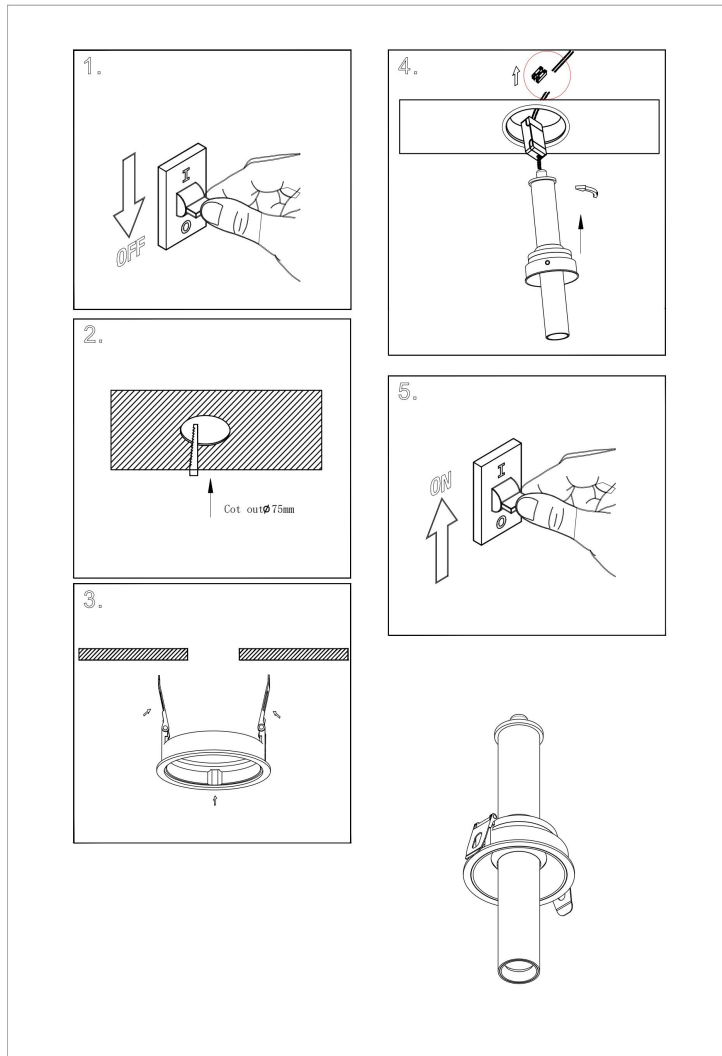

Instruction

C140RS-L200-7W3K-W

MAX 7W
460 Lumen

Model: C140RS-L200-7W3K-W

Collection: Ceiling & Wall

Focus T
Recessed