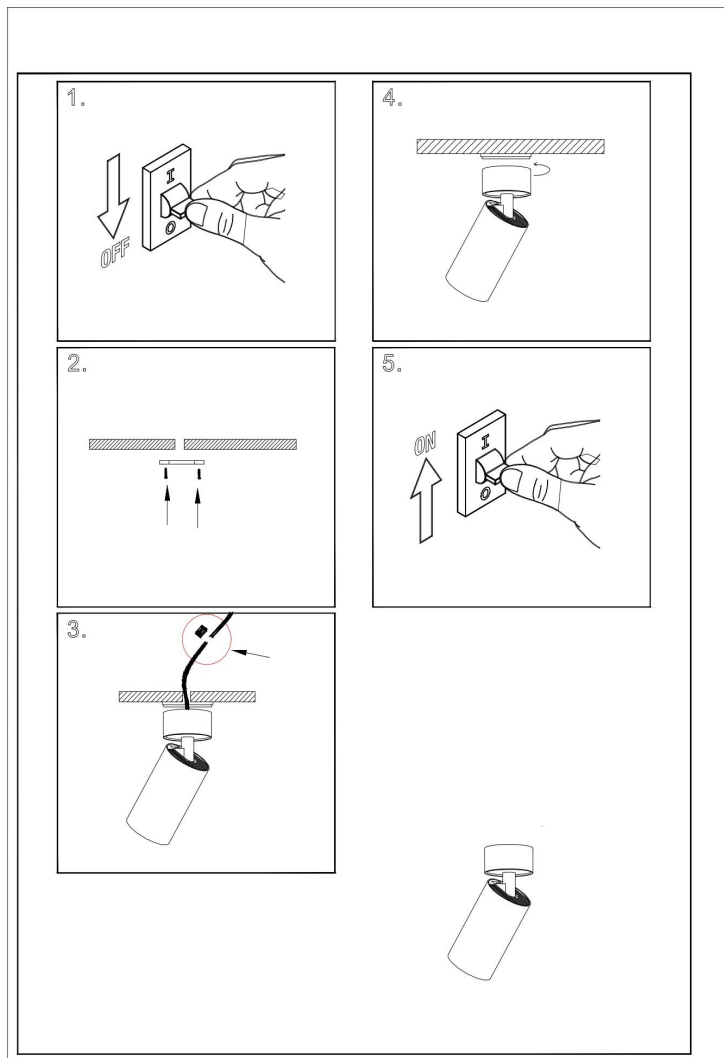

Instruction

C055CL-L12B4K-W-D-B

MAX 12W
900 Lumen

Model: C055CL-L12B4K-W-D-B
Collection: Ceiling & Wall
Series: FOCUS LED
Ceiling Lamps

This product contains a light source of energy efficiency class G