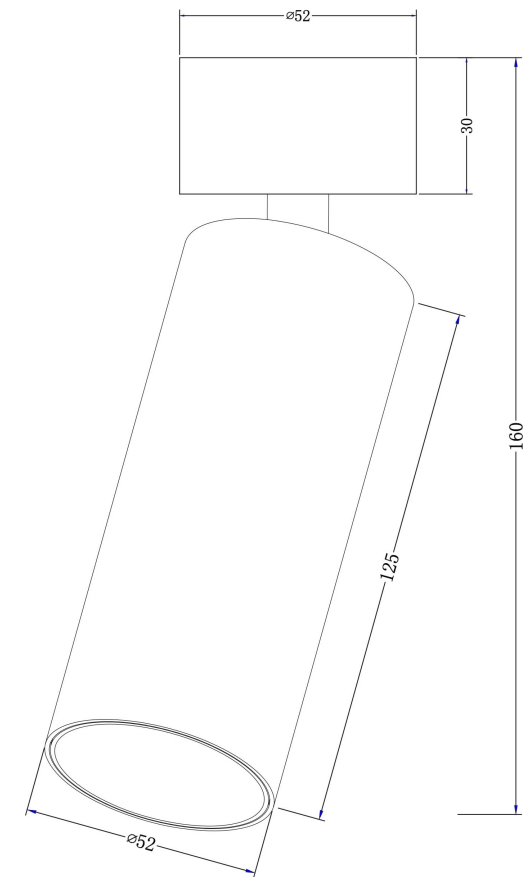

Instruction

C055CL-L12B4K-W-D-B

MAX 12W
900 Lumen

Model: C055CL-L12B4K-W-D-B
Collection: Ceiling & Wall
Series: FOCUS LED
Ceiling Lamps

This product contains a light source of energy efficiency class G