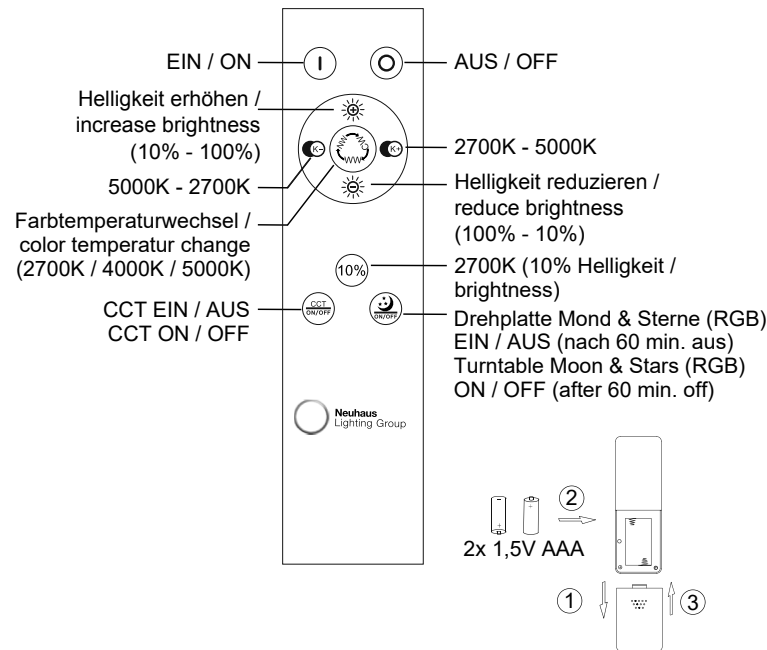

LED	17,5 W 2.000 lm	2 W
	23 W 1.050 lm	23 W 1.050 lm
t	25.000 h	25.000 h
T _K	2.700 - 5.000 K	RGB
	15.000 x	15.000 x
	< 0,5 s	< 0,5 s

2,4 GHz
max. -6,5dBm

998172

230V / 50Hz~

LED 1x LED-Board 35V DC / 17,5W
1x LED-Board 12V DC / 2W

1x 2x 1,5V AAA
4x 4x

Instruction for use

If your light is not assigned to the enclosed remote control, assign the remote control to the light as follows:

Assigning and grouping the remote control to the light

Turn on the light using the wall switch and press and hold the ON button. If the light flashes, the matching was successful. If the light does not flash, and repeat the above process.

Resetting the light

Turn on the light using the wall switch and press and hold the ON button, the light will flash. The light has been reset to factory settings and can no longer be controlled by remote control.

Beschreibung / Description	Betriebsgröße / Operating data
Batterie / Battery	2x 1,5V AAA
Sendefrequenz / Transmission Frequency	2,4 GHz
Sendeleistung / Transmission Power	max. -6,5 dBm
Leerlaufstrom / No-load current	max. 10 uA
Betriebsstrom / Operating current	max. 10 mA
Reichweite der Fernbedienung / Range of the remote control	≤20 m