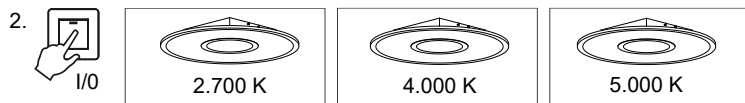

Bedienungshinweise

Sollte Ihre Leuchte nicht an die mitgelieferte Fernbedienung angelernt sein, lernen Sie die Fernbedienung wie folgt an die Leuchte an:

Anlernen und Gruppieren der Fernbedienung an die Leuchte

Schalten Sie die Leuchte über den Wandschalter ein und halten Sie die EIN-Taste gedrückt. Wenn die Leuchte aufblinkt war das Anlernen erfolgreich. Blinkt die Leuchte nicht auf, warten Sie 10 sek. und wiederholen Sie den oben genannten Vorgang.

Zurücksetzen der Leuchte

Halten Sie die EIN-Taste gedrückt, die Leuchte blinkt auf und ist auf Werkseinstellung zurückgestellt. Die Leuchte kann nicht mehr über die Fernbedienung gesteuert werden.