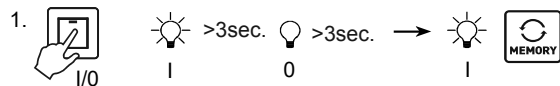

Bedienungshinweise

Sollte Ihre Leuchte nicht an die mitgelieferte Fernbedienung angelernt sein, lernen Sie die Fernbedienung wie folgt an die Leuchte an:

Anlernen und Gruppieren der Fernbedienung an die Leuchte

Schalten Sie die Leuchte über den Wandschalter ein und halten Sie die EIN-Taste gedrückt. Wenn die Leuchte aufblinkt war das Anlernen erfolgreich. Blinkt die Leuchte nicht auf, warten Sie 10 sek. und wiederholen Sie den oben genannten Vorgang.

Zurücksetzen der Leuchte

Halten Sie die EIN-Taste gedrückt, die Leuchte blinkt auf und ist auf Werkseinstellung zurückgestellt. Die Leuchte kann nicht mehr über die Fernbedienung gesteuert werden.