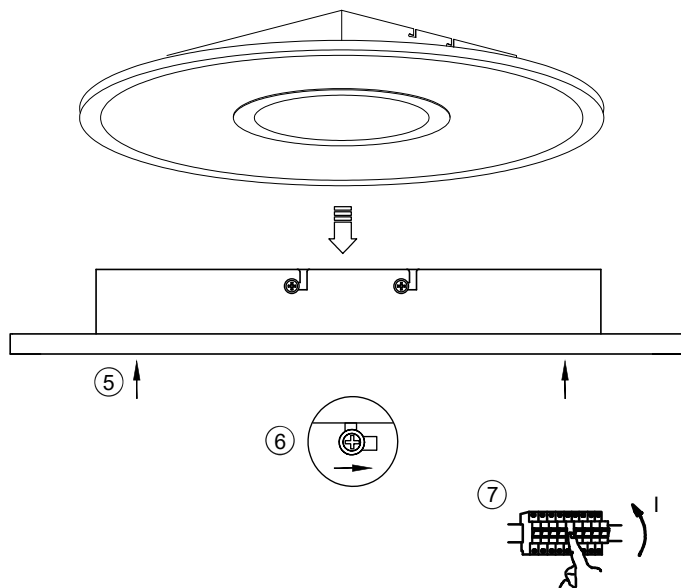

1x 2x 1,5V AAA
4x 4x

Instruction for use

If your light is not assigned to the enclosed remote control, assign the remote control to the light as follows:

Assigning and grouping the remote control to the light

Turn on the light using the wall switch and press and hold the ON button. If the light flashes, the matching was successful. If the light does not flash, and repeat the above process.

Resetting the light