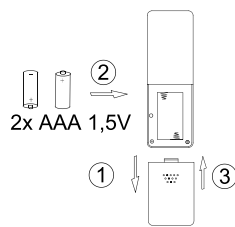

EN Radio remote control operating instructions

- 🔊 short press: switch all off
long press: teach the remote control to the light. If the light flickers three times, the light has been taught to the remote control.
- 💡 short press: CCT function is switched on / off
long press: night light function (warm white / 10% brightness)
Turn off the light using the remote control, press the night light button again to switch to night light mode.
- ☀️ Set brightness / speed:
Increase the brightness when only white is switched on.
Increase the speed of the RGB color modes.
- 🎯 CCT Steps: 3500 K - 5000 K - 2700 K
- 🕒 Reduce the color temperature
- 🕒 Increase the color temperature
- ☀️ Set brightness / speed:
Reduce the brightness if only white is switched on.
Reduce the speed of the RGB color modes
- 🌍 RGB color mode: switch mode
- 🌍 RGB color mode: switch back mode
- 🔊 Switch RGB on / off
- 🎨 RGB
- 👤 Start / stop RGB color change