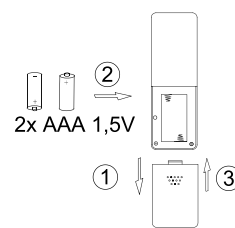

6

Description	Operation Data
Battery	2x 1,5V AAA
Transmission frequency	2,4GHz
Transmitting power	max. 0,1dBm
No-load current	5uA
Operating current	300uA
Range of the remote control	≤10m

147