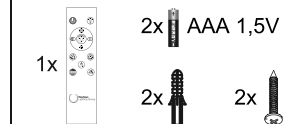

997821

230V / 50Hz~

LED 1x LED-Board 26V DC/22W

LED 1x LED-Board 12V DC/6W