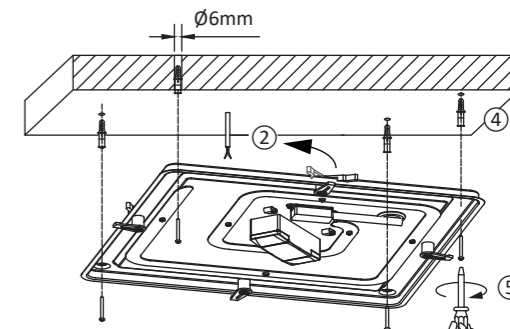

901860

230V / 50Hz~

LED 1x LED-Board 42V DC/17W

4x 4x

JUST LIGHT.

JUST LIGHT GmbH

Olakenweg 36 · D-59457 Werl

+49(0)2922 9721 9290

Kundenservice@neuhaus-group.de

www.just-light.info