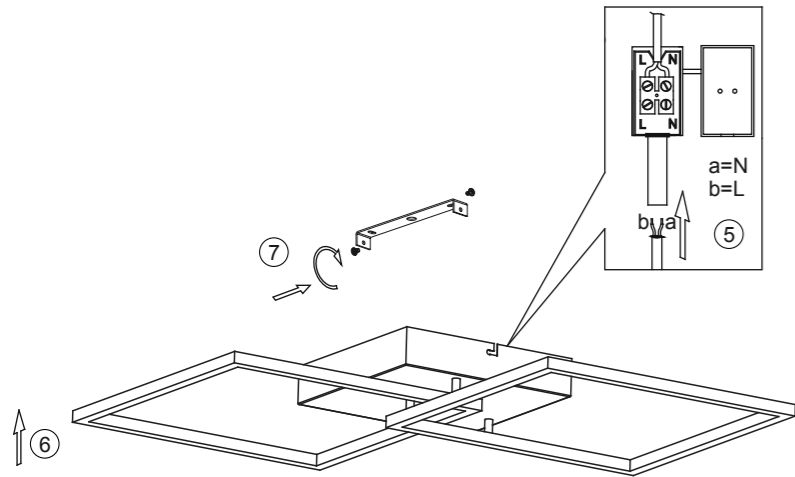

DE

Anleitung für die Fernbedienung

1. Ein / Aus
2. Farbtemperatur ändern
3. Nachtlicht (gelb 5%)
4. Leuchte nach 1 Minute ausschalten
5. Erhöhen der Farbtemperatur
6. Reduzieren der Farbtemperatur
7. Hochdimmen der Helligkeit
  Kurzes Drücken: maximale Helligkeit
8. Reduzieren der Helligkeit
  Kurzes Drücken: minimale Helligkeit

Technische Daten

Betriebsspannung:	DC3V
Betriebsstrom:	<15mA
Reichweite der Fernbedienung:	>6m
Fernbedienung:	Infrarot
Batterie:	2x 1,5V AAA

GB

Remote Control Instructions

1. On / Off
2. Change color temperature
3. Night light (yellow 5%)
4. Turn off the light after 1 minute
5. Increase color temperature
6. Reduce color temperature
7. Dim up the brightness (max. 100%)
  Short press: max. brightness
8. Dim down the brightness (min. 5%)
  Short press: min. brightness

Specifications

Operation voltage:	DC3V
Operation current:	<15mA
Remote distance:	> 6m
Remote Control:	Infrared
Battery:	2x 1,5V AAA