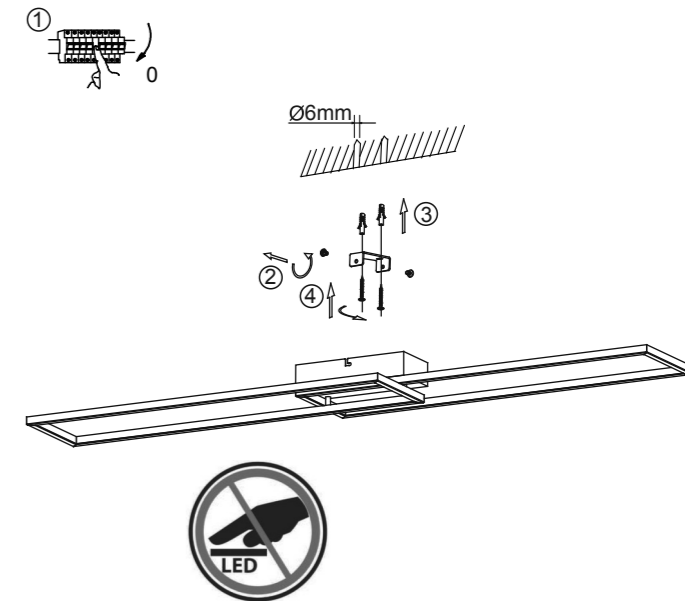

LED 20 W
2.400 lm
45 W
2.400 lm
t 20.000 h
T_k 2.700 - 5.000 K
15.000 x
<0,5 s

997123

230V / 50Hz~
LED 2x LED-Board 24V DC / 20 W

1x
2x AAA, 1,5V
2x

LeuchtenDirekt

LeuchtenDirekt GmbH
Olakenweg 36 · D-59457 Werl

Specifications

Operation voltage:	DC3V
Operation current:	<15mA
Remote distance:	> 6m
Remote Control:	Infrared
Battery:	2x 1,5V AAA