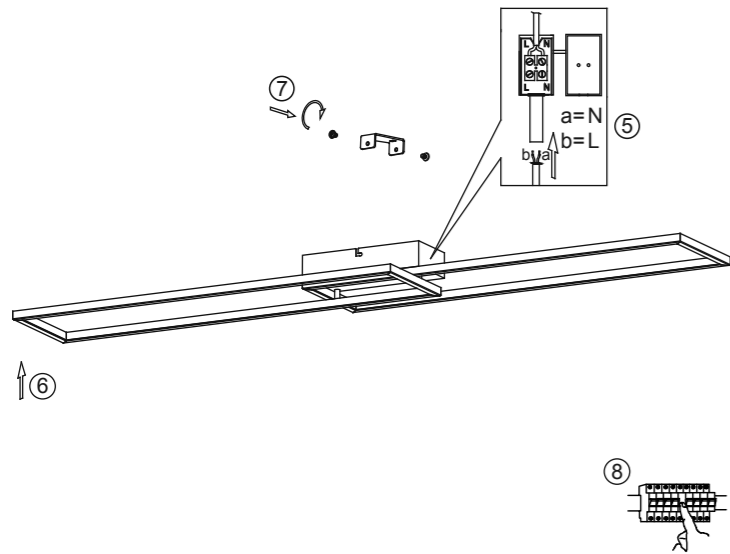

DE

Anleitung für die Fernbedienung

1. Ein / Aus
2. Farbtemperatur ändern
3. Nachtlicht (gelb 5%)
4. Leuchte nach 1 Minute ausschalten
5. Erhöhen der Farbtemperatur
6. Reduzieren der Farbtemperatur
7. Hochdimmen der Helligkeit
  Kurzes Drücken: maximale Helligkeit
8. Reduzieren der Helligkeit
  Kurzes Drücken: minimale Helligkeit

Technische Daten

Betriebsspannung:	DC3V
Betriebsstrom:	<15mA
Reichweite der Fernbedienung:	>6m
Fernbedienung:	Infrarot
Batterie:	2x 1,5V AAA

GB

Remote Control Instructions

1. On / Off
2. Change color temperature
3. Night light (yellow 5%)
4. Turn off the light after 1 minute
5. Increase color temperature
6. reduce color temperature
7. Dim up the brightness (max. 100%)
  Short press: max. brightness
8. Dim down the brightness (min. 5%)
  Short press: min. brightness

Specifications

Operation voltage:	DC3V
Operation current:	<15mA
Remote distance:	> 6m
Remote Control:	Infrared
Battery:	2x 1,5V AAA