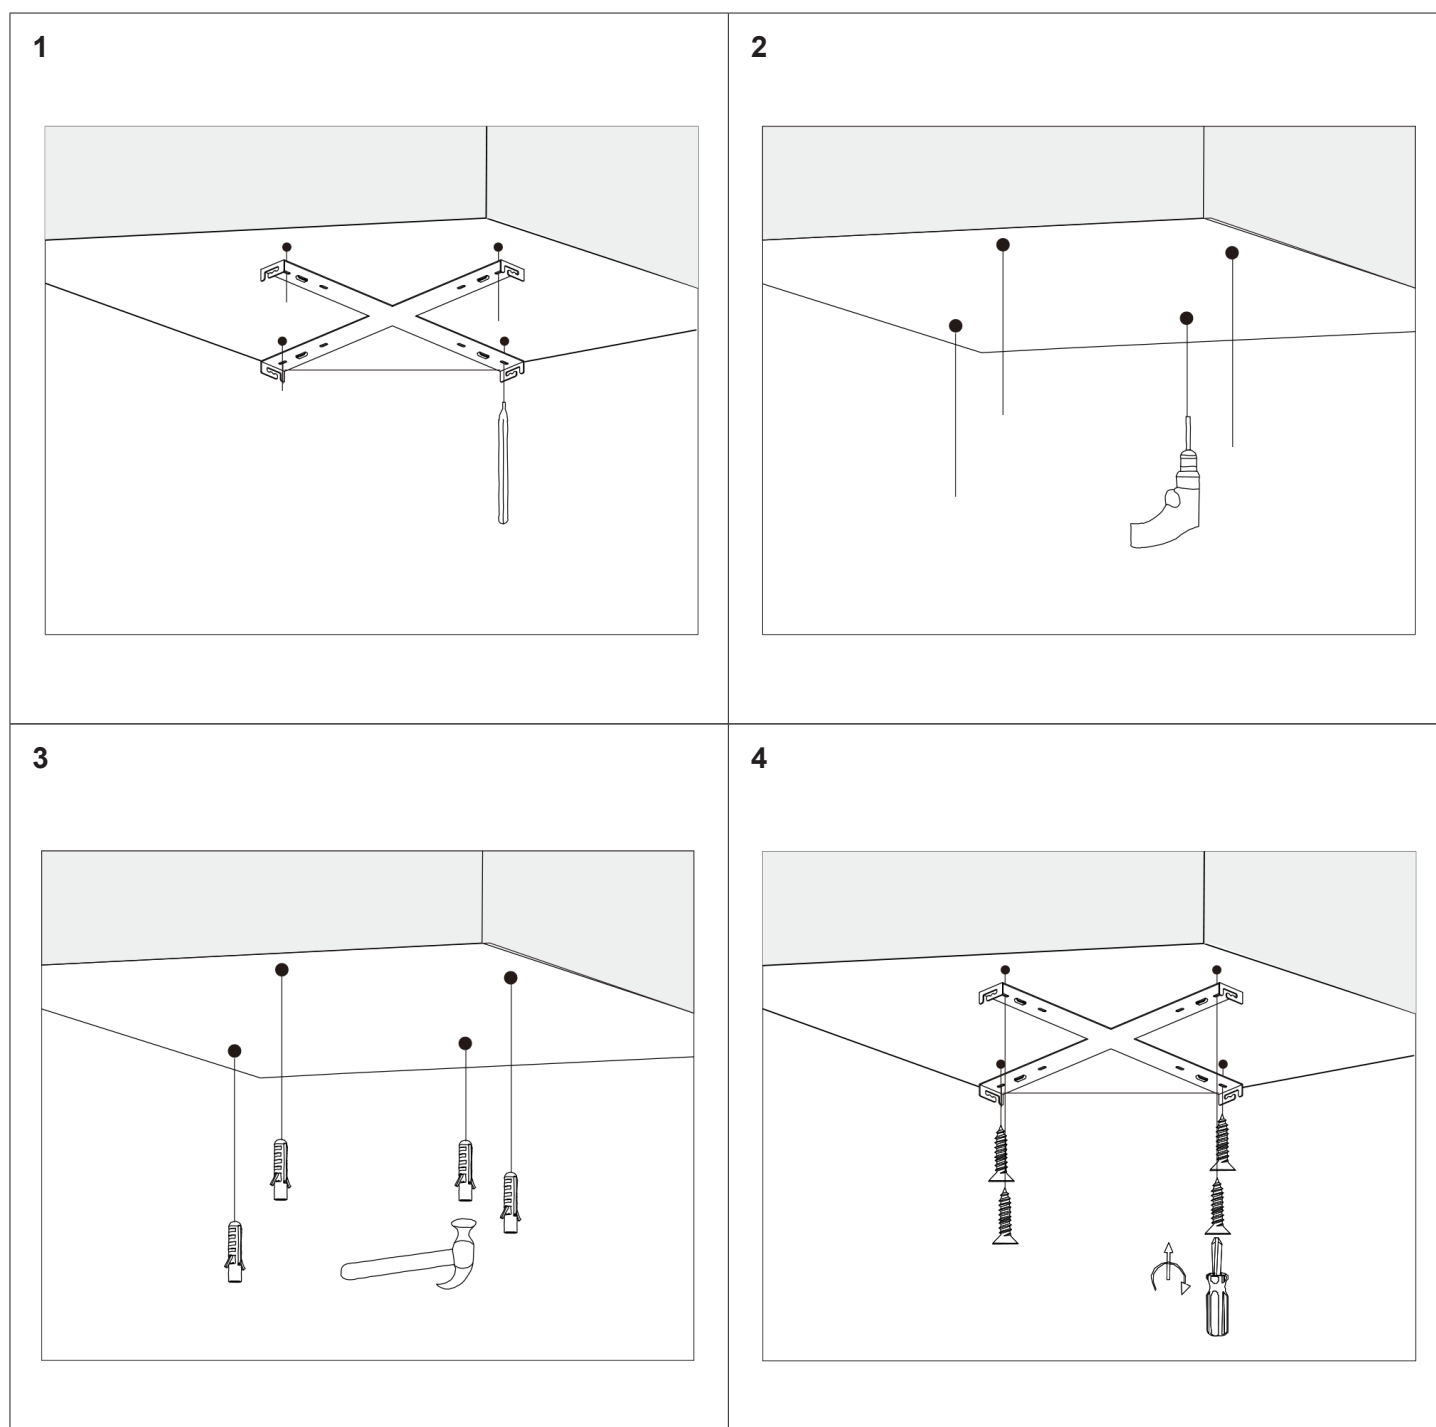

Light switched on at the switch?

Transformer mounted and connected properly?

If available; remote control intact? Check the batteries.

Check the connected lines.

Lamp defective?

5. Changing Lamps

The light source of this lamp is not replaceable. When the light source has reached its end of life, replace the entire luminaire.

Artikel Nr. / Article No.: 348135 / 348136 / 348137

Deckenaufbauleuchte, Mirach 580 mm / Surface mounted ceiling lamp, Mirach 580 mm
220-240V AC/50-60Hz, 50,00 W

Achtung! Für diese Arbeiten müssen Sie die Spannungsversorgung trennen.
Attention! For this work you must turn off the power supply.