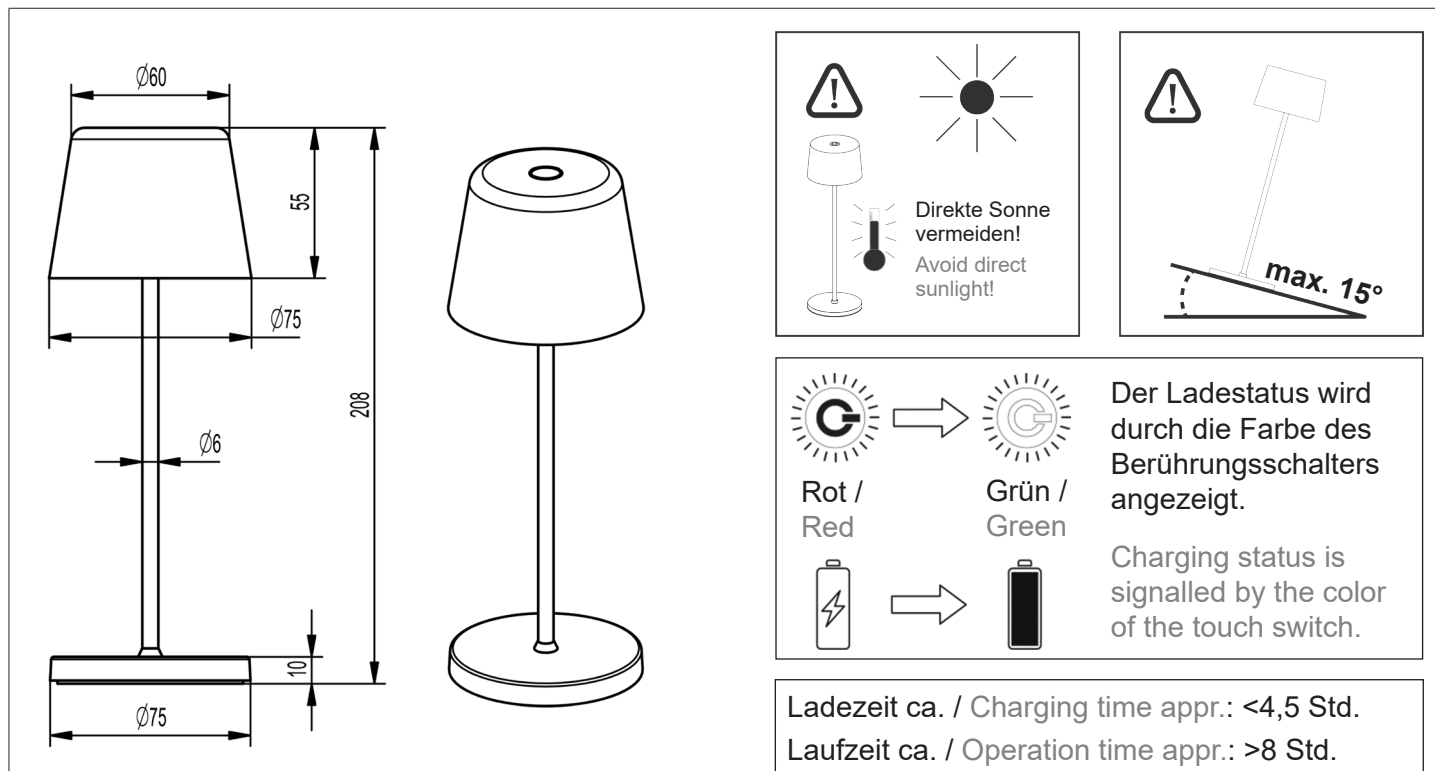

Artikel Nr. / Article No.: 346077 / 346078 / 346079 / 346080 / 346081 / 346082 / 346083 / 346084

Tischleuchte, Canis Mini / Table Lamp, Canis Mini
3,7V DC, 2,30 W

Aufladen / Charging

USB Adapter
DC5V 1A

(nicht im Lieferumfang /
not in scope of delivery)

USB

passende Ladestation / suitable charger
930732 + 930734

(nicht im Lieferumfang / not in scope of delivery)

Lade-Modus /
Charging-Mode