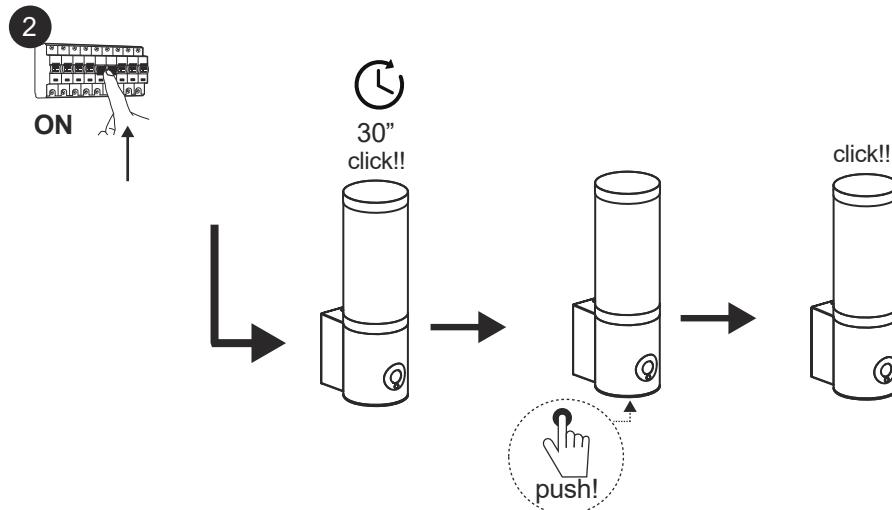

**installation**

- x4
- x4
- x1
- x2

**operation**

Also the app available at

**characteristics**

DIMMABLE 4W 95lm ~ 16.1W 480lm LED CCT 3000 ~ 6500K

	220V-240V ~50Hz/60Hz	<b>DRIVER BUILT-IN</b>	2.4GHz	5GHz					

**functions**

manage from the mobile by wifi	dimmable	video camera max 3-5m	speaker max 1m	microphone max 1m