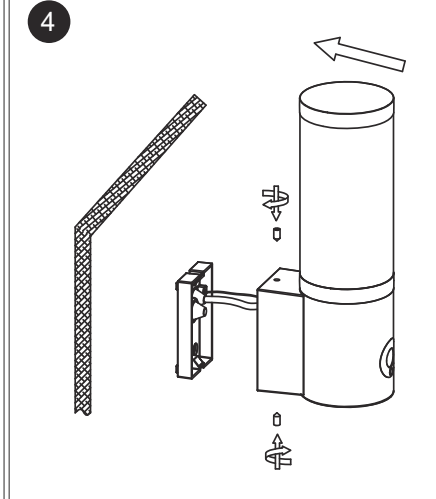

installation

- x4
- x4
- x1
- x2