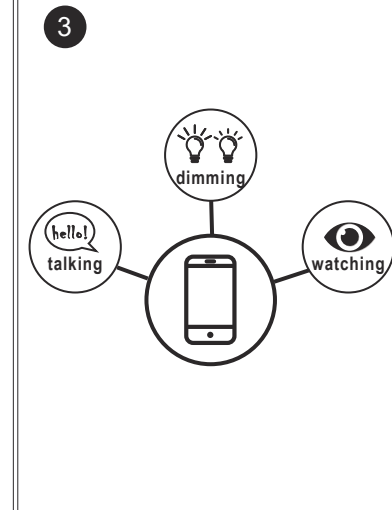

**installation**

- x4
- x4
- x1
- x2

**operation**

Also the app available at

**characteristics**

DIMMABLE 4W 95lm ~ 16.1W 480lm LED CCT 3000 ~ 6500K

	220V-240V ~50Hz/60Hz	<b>DRIVER BUILT-IN</b>	2.4GHz	5GHz					

**functions**

manage from the mobile by wifi	dimmable	video camera max 3-5m	speaker max 1m	microphone max 1m