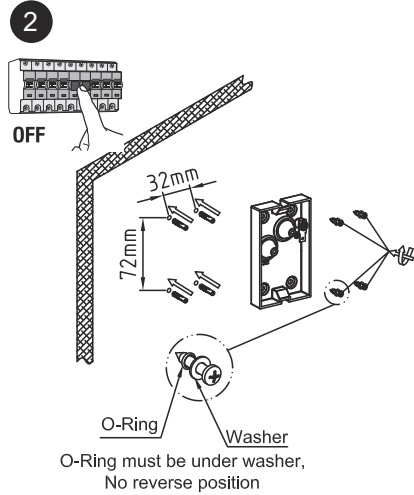

installation

- x4
- x4
- x1
- x2