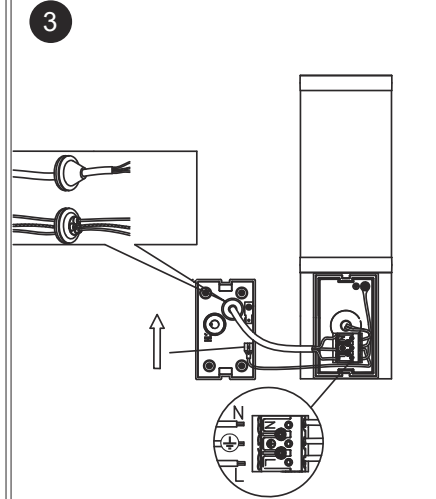

installation

- x4
- x4
- x1
- x2