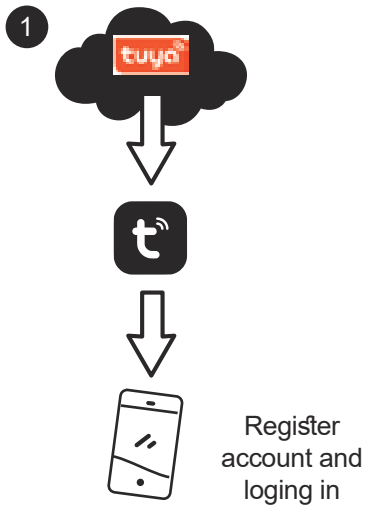

operation

Also the app available at

characteristics

DIMMABLE 4W 95lm ~ 16.1W 480lm LED CCT 3000 ~ 6500K

	220V-240V ~50Hz/60Hz	DRIVER BUILT-IN	2.4GHz	5GHz					

functions

manage from the mobile by wifi	dimmable	video camera max 3-5m	speaker max 1m	microphone max 1m