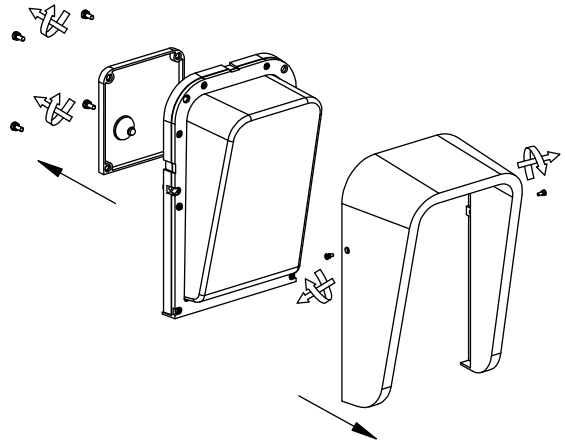

i

Corrosion
& Impact high
resistance

Seaside
Suitable

---

15 Years
Warranty
against
corrosion for
aluminum parts

ref. 71279 Dark Grey
ref. 71282 White

Content: 4 pcs
 4 pcs

1

2

3

4

5

LIGHT SOURCE - FUENTE DE LUZ

LED SMD 15W 3000K 550Lm incl

TECHNICAL FEATURES - CARACTERÍSTICAS TÉCNICAS

LOREFAR, SL • Dinámica, N 1 • Pol. Ind. Sta Rita
08755 Castellbisbal • Spain • faro@lorefar.com • www.faro.es