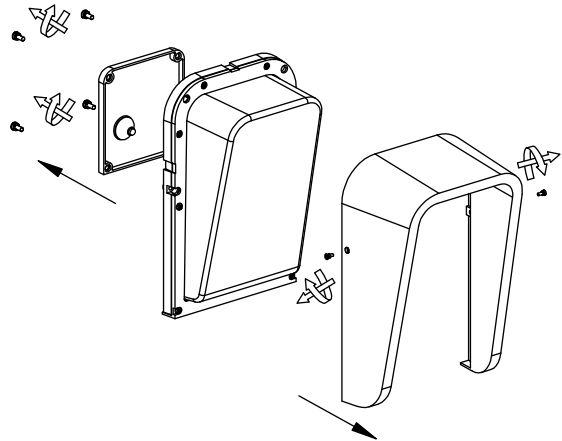

i

Corrosion
& Impact high
resistance

Seaside
Suitable

---

15 Years
Warranty
against
corrosion for
aluminum parts

ref. 71279 Dark Grey
ref. 71282 White

Content: 4 pcs
 4 pcs

1

2

3

4

5

LIGHT SOURCE - FUENTE DE LUZ

LED SMD 15W 3000K 550Lm incl

TECHNICAL FEATURES - CARACTERÍSTICAS TÉCNICAS

LOREFAR, SL • Dinámica, N 1 • Pol. Ind. Sta Rita
08755 Castellbisbal • Spain • faro@lorefar.com • www.faro.es