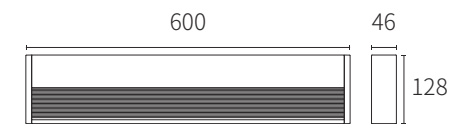

ref . 70906 / 70907

ref . 70908 / 70909

ref . 70910 / 70911

TECHNICAL FEATURES

ref . 70906 / 70907: LED 3W 3000K 86Lm INCL.

ref . 70908 / 70909: LED 6W 3000K 208Lm INCL.

ref . 70910 / 70911: LED 12W 3000K 443Lm INCL.