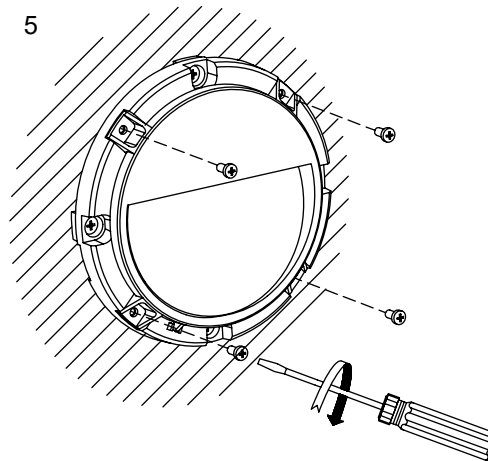

2

3

4

5

6

TECHNICAL FEATURES

LED 4W 3000K

IP65