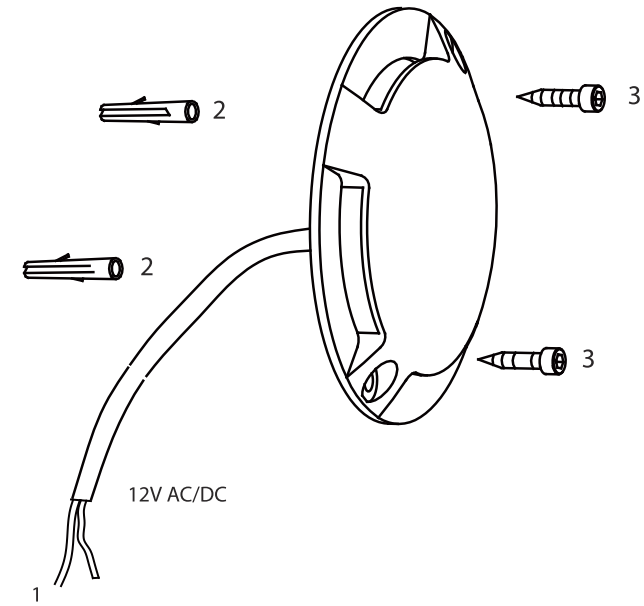

Ref. 70546

Ref. 70547

Ref. 70564

TECHNICAL FEATURES

Ref. 70546: LED 0.5W 6500K 20Lm INCL. MAGNETIC GEAR NOT INCL.

Ref. 70547: LED 0.8W 6500K 40Lm INCL. MAGNETIC GEAR NOT INCL.

Ref. 70564: LED 1W 6500K 60Lm INCL. MAGNETIC GEAR NOT INCL.