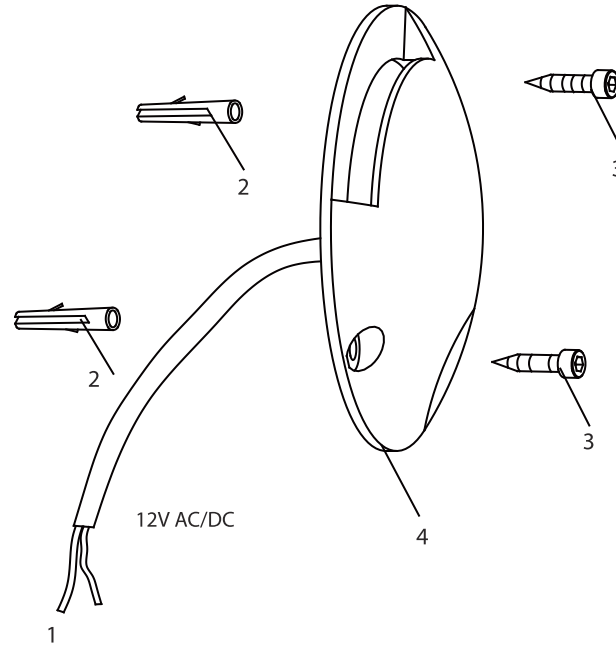

Ref. 70546

Ref. 70547

Ref. 70564

TECHNICAL FEATURES

Ref. 70546: LED 0.5W 6500K 20Lm INCL. MAGNETIC GEAR NOT INCL.

Ref. 70547: LED 0.8W 6500K 40Lm INCL. MAGNETIC GEAR NOT INCL.

Ref. 70564: LED 1W 6500K 60Lm INCL. MAGNETIC GEAR NOT INCL.