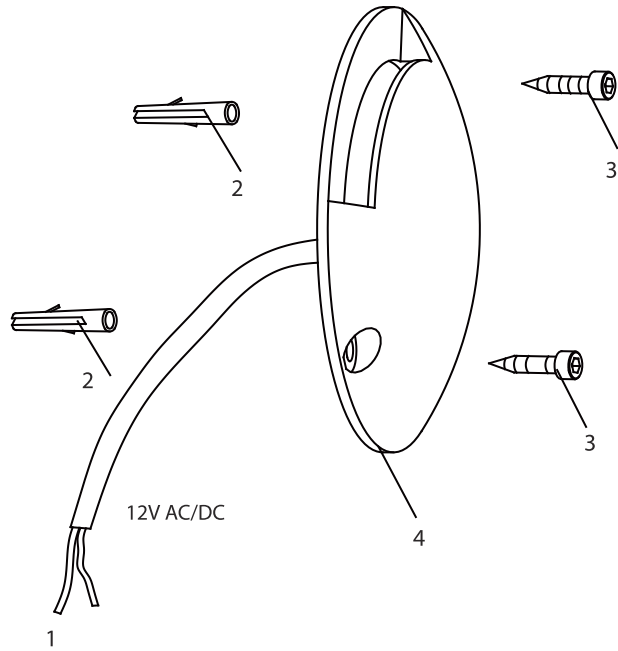

Ref. 70546

Ref. 70547

Ref. 70564

TECHNICAL FEATURES

Ref. 70546: LED 0.5W 6500K 20Lm INCL. MAGNETIC GEAR NOT INCL.

Ref. 70547: LED 0.8W 6500K 40Lm INCL. MAGNETIC GEAR NOT INCL.

Ref. 70564: LED 1W 6500K 60Lm INCL. MAGNETIC GEAR NOT INCL.