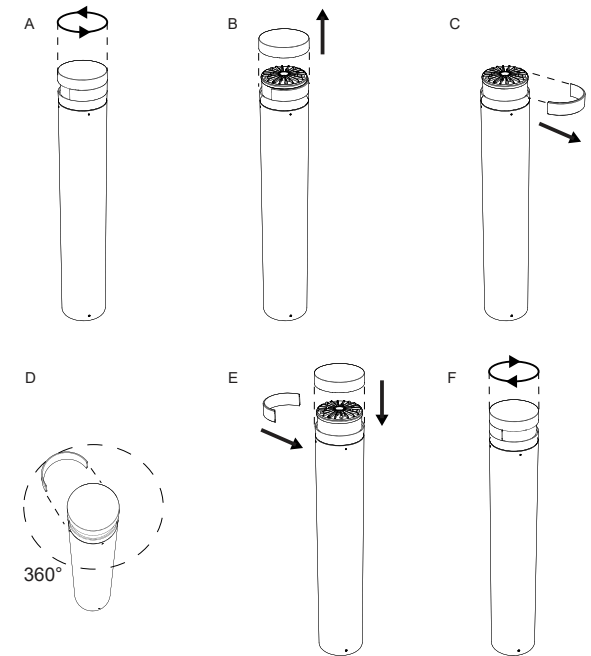

i 180° Emission Half Shield (Optional) - Ref. 70293 no incl

TECHNICAL FEATURES

SMD LED 25W 3000K 1800LM incl.

Together
we take care
of the planet

Together we take care of the planet.

This is why we reduce paper consumption. Please refer to the safety, maintenance and warranty instructions at www.faro.es. If you cannot access it, call us at +34 937 723 965 or write to export@faro.es.