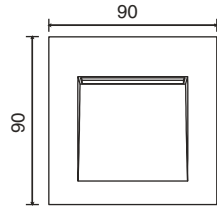

Ref. 70146

Ref. 70147

Ref. 70148

TECHNICAL FEATURES

Ref. 70146 SMD LED 1,5W 3000K 30 Lm INCL.

Ref. 70147 SMD LED 3,5W 3000K 90Lm INCL.

Ref. 70148 SMD LED 3,5W 3000K 90Lm INCL.

IP65