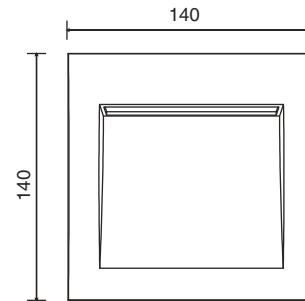

Ref. 70146

Ref. 70147

Ref. 70148

TECHNICAL FEATURES

Ref. 70146 SMD LED 1,5W 3000K 30 Lm INCL.

Ref. 70147 SMD LED 3,5W 3000K 90Lm INCL.

Ref. 70148 SMD LED 3,5W 3000K 90Lm INCL.

IP65