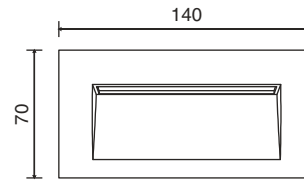

Ref. 70146

Ref. 70147

Ref. 70148

TECHNICAL FEATURES

Ref. 70146 SMD LED 1,5W 3000K 30 Lm INCL.

Ref. 70147 SMD LED 3,5W 3000K 90Lm INCL.

Ref. 70148 SMD LED 3,5W 3000K 90Lm INCL.

IP65