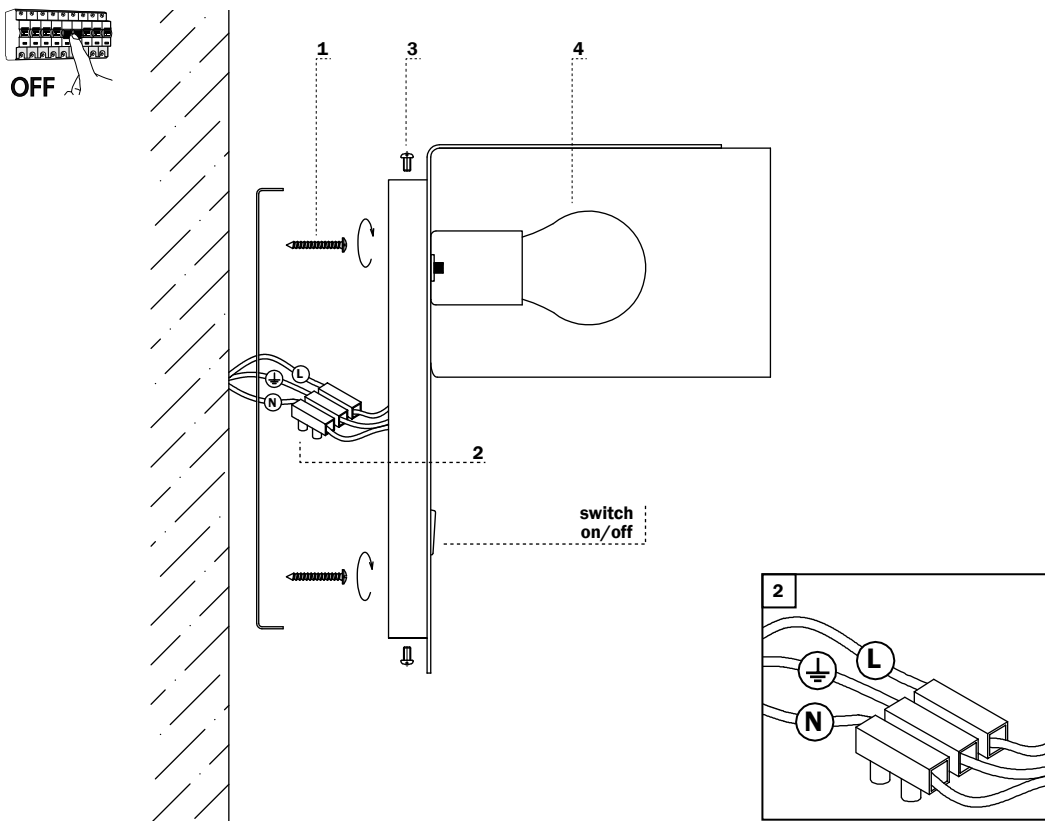

FOLD

ref. 64302 white
ref. 64303 black

LIGHT SOURCE - FUENTE DE LUZ

1 x E27 MAX 15W LED NO INCL

TECHNICAL FEATURES - CARACTERÍSTICAS TÉCNICAS

FOLD WITH READING LED

ref. 64304 white
ref. 64305 black

LIGHT SOURCE - FUENTE DE LUZ

1 x E27 MAX 15W LED NOT INCL
SMD LED 3W 3000K 200lm INCL

TECHNICAL FEATURES - CARACTERÍSTICAS TÉCNICAS