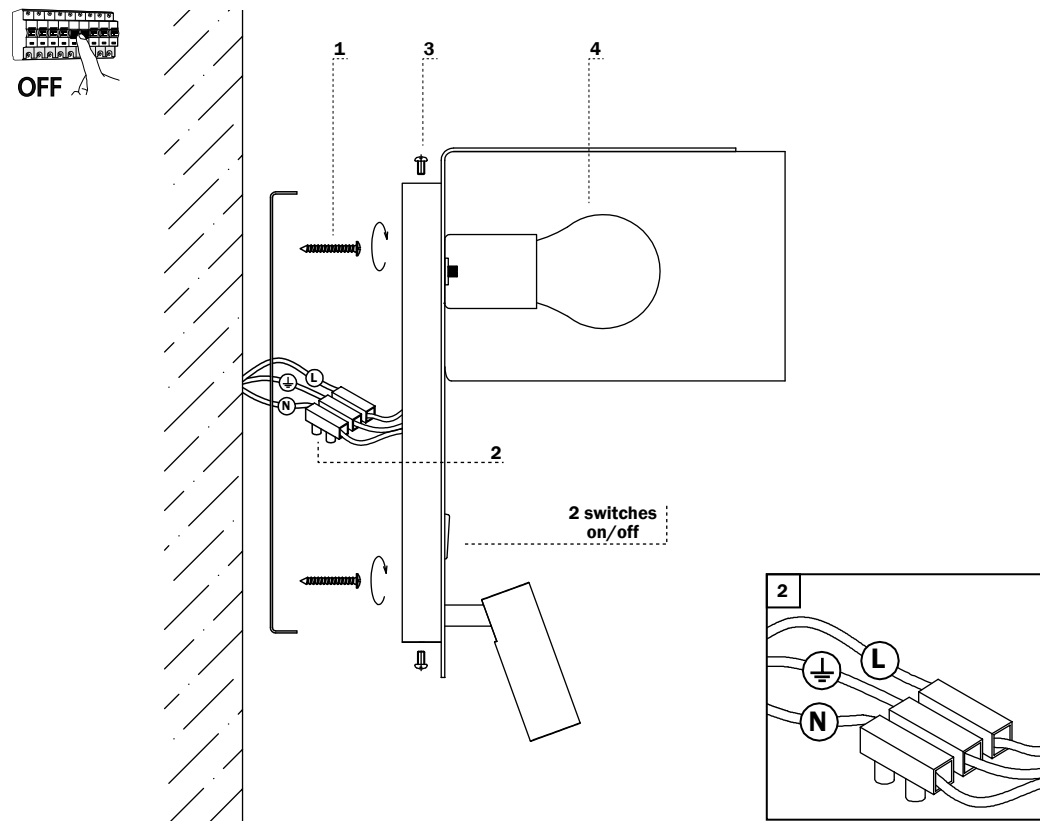

FOLD

ref. 64302 white
ref. 64303 black

LIGHT SOURCE - FUENTE DE LUZ

1 x E27 MAX 15W LED NO INCL

TECHNICAL FEATURES - CARACTERÍSTICAS TÉCNICAS

FOLD WITH READING LED

ref. 64304 white
ref. 64305 black

LIGHT SOURCE - FUENTE DE LUZ

1 x E27 MAX 15W LED NOT INCL
SMD LED 3W 3000K 200lm INCL

TECHNICAL FEATURES - CARACTERÍSTICAS TÉCNICAS