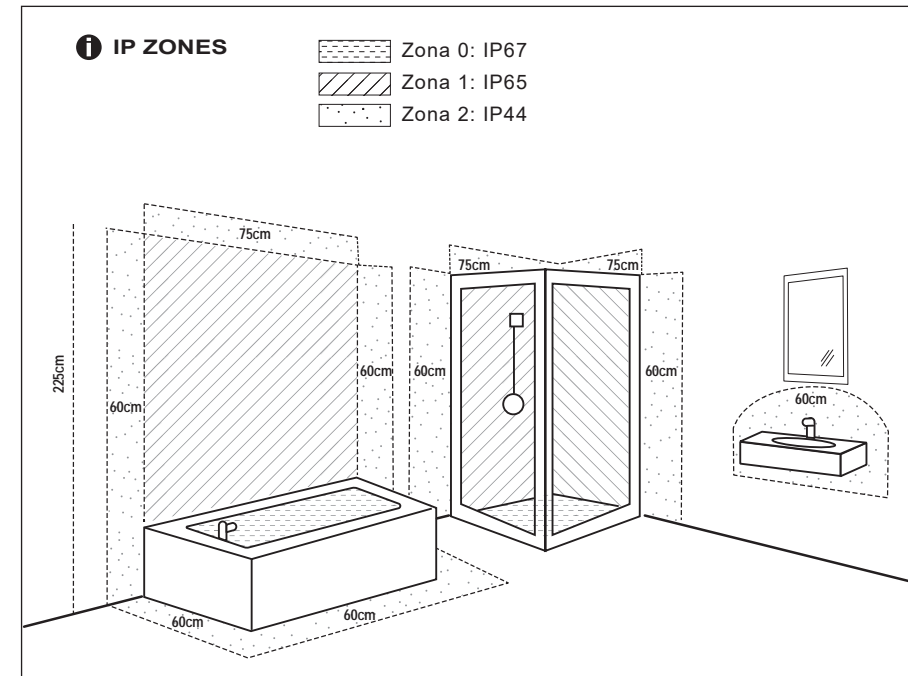

TECHNICAL FEATURES

LED 40W 2700K 3000lm CRI>80

			IP44	220-240 V~	50/60 Hz	LED	COB LED
		CE	EAC				
	Together we take care of the planet						

① Este producto contiene una fuente luminosa de la clase eficiencia energética G
This product contains a light source of energy efficiency class G