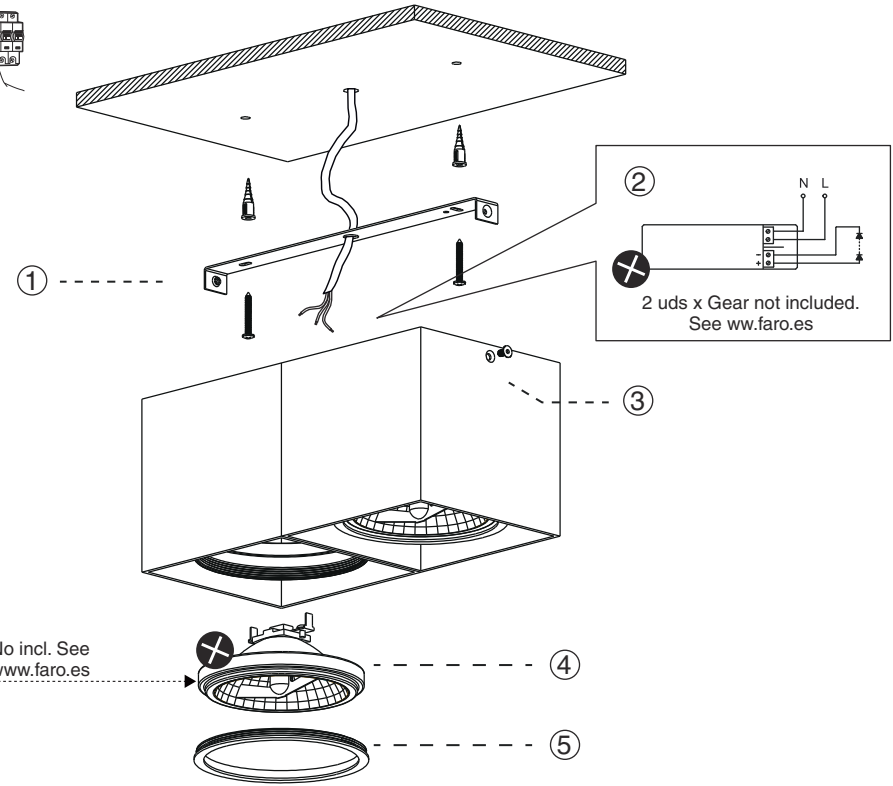

ref. 63274 white-blanco
ref. 63275 black-negro

ref. 63276 white-blanco
ref. 63277 black-negro

TECHNICAL FEATURES

AR111 G53 12V max 8W LED no incl.

**Together
we take care
of the planet**

Together we take care of the planet.