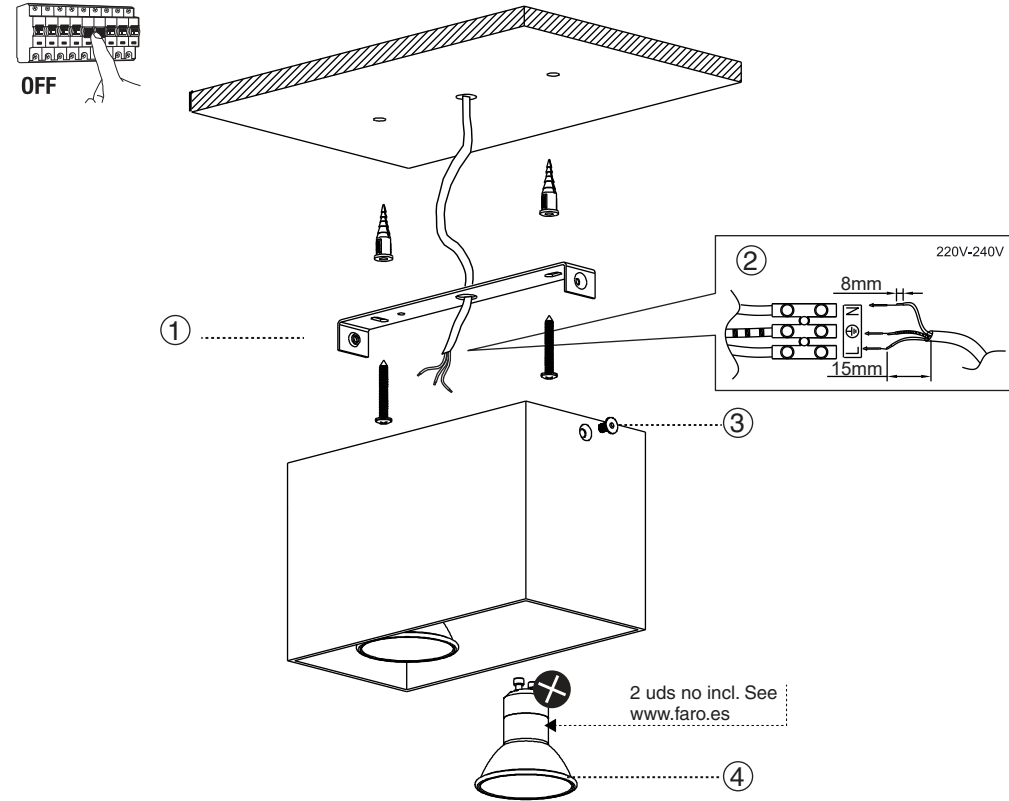

ref. 63270 white-blanco
ref. 63271 black-negro

ref. 63272 white-blanco
ref. 63273 black-negro

TECHNICAL FEATURES

GU10 MAX 8W LED no incl.

**Together
we take care
of the planet**

Together we take care of the planet.