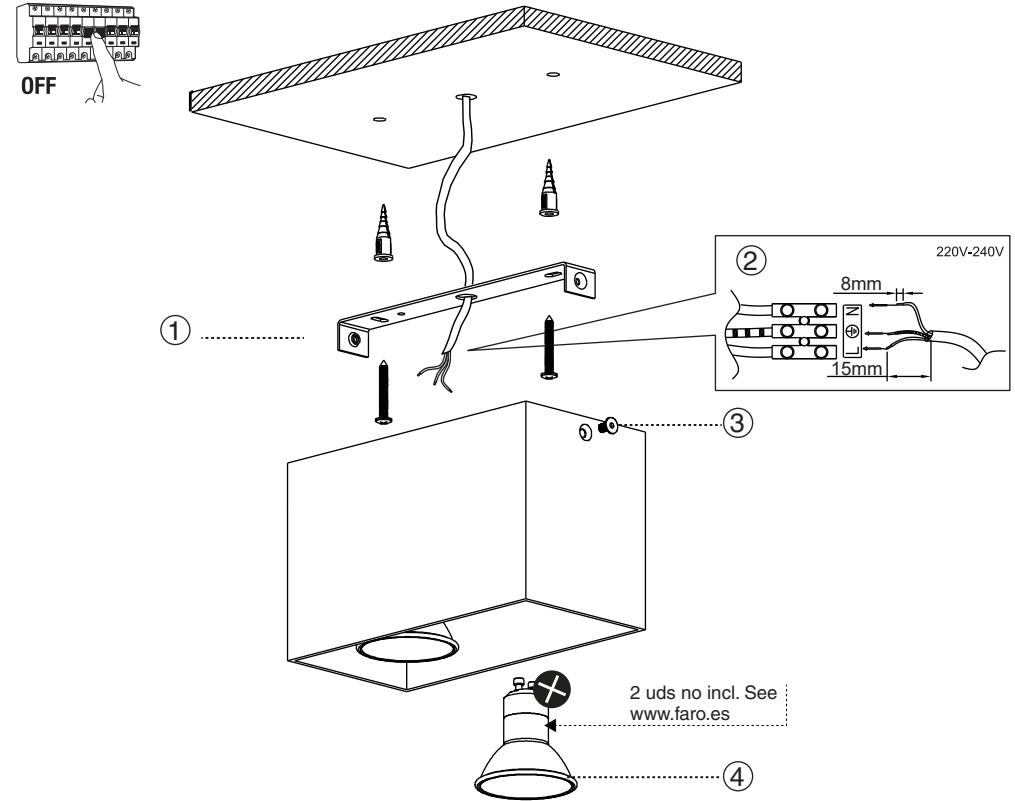

ref. 63270 white-blanco
ref. 63271 black-negro

ref. 63272 white-blanco
ref. 63273 black-negro

TECHNICAL FEATURES

GU10 MAX 8W LED no incl.

**Together
we take care
of the planet**

Together we take care of the planet.