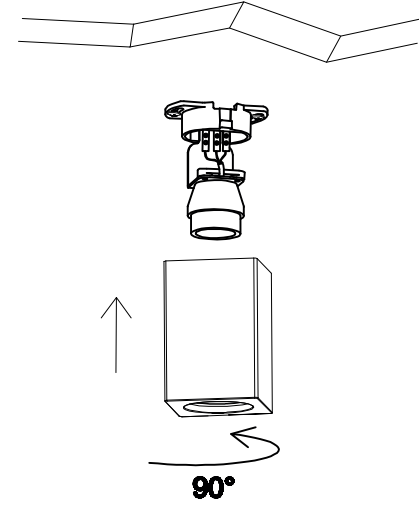

3

4

TECHNICAL FEATURES

1xGU10 MAX 8W LED no incl

100V-240V
~50Hz/60Hz

Together
we take care
of the planet

Together we take care of the planet.
This is why we reduce paper consumption. Please refer to the safety, maintenance and warranty instructions at www.faro.es. If you cannot access it, call us at +34 937 723 965 or write to export@faro.es.