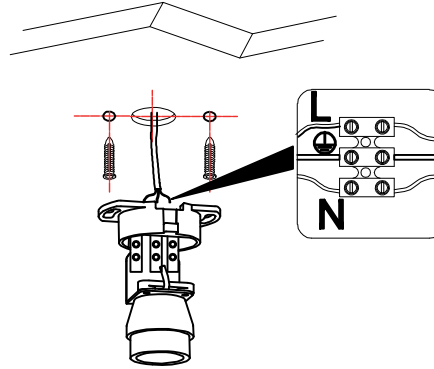

63268

1

2

3

4

63269

1

2

3

4

TECHNICAL FEATURES

1xGU10 MAX 8W LED no incl

100V-240V
~50Hz/60Hz

Together
we take care
of the planet