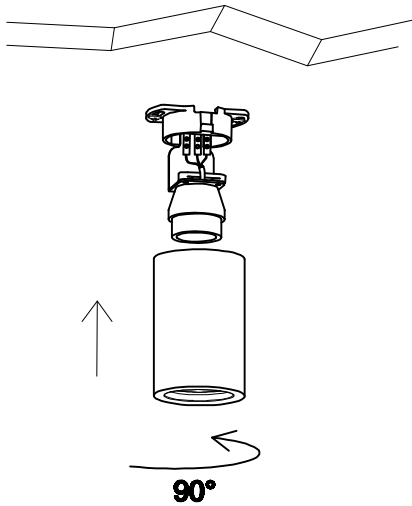

63268

1

2

3

4

63269

1

2

3

4

TECHNICAL FEATURES

1xGU10 MAX 8W LED no incl

100V-240V
~50Hz/60Hz

Together
we take care
of the planet