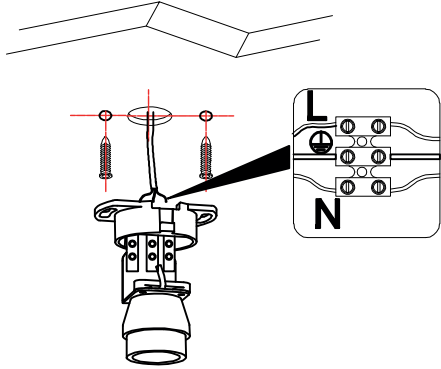

63268

1

2

3

4

63269

1

2

3

4

TECHNICAL FEATURES

1xGU10 MAX 8W LED no incl

100V-240V
~50Hz/60Hz

Together
we take care
of the planet