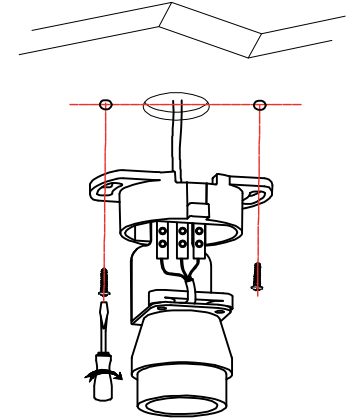

3

4

TECHNICAL FEATURES

1xGU10 MAX 8W LED no incl

100V-240V
~50Hz/60Hz

Together
we take care
of the planet

Together we take care of the planet.
This is why we reduce paper consumption. Please refer to the safety, maintenance and warranty instructions at www.faro.es. If you cannot access it, call us at +34 937 723 965 or write to export@faro.es.