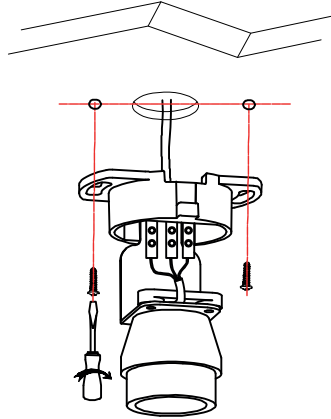

63268

1

2

3

4

63269

1

2

3

4

TECHNICAL FEATURES

1xGU10 MAX 8W LED no incl

100V-240V
~50Hz/60Hz

Together
we take care
of the planet