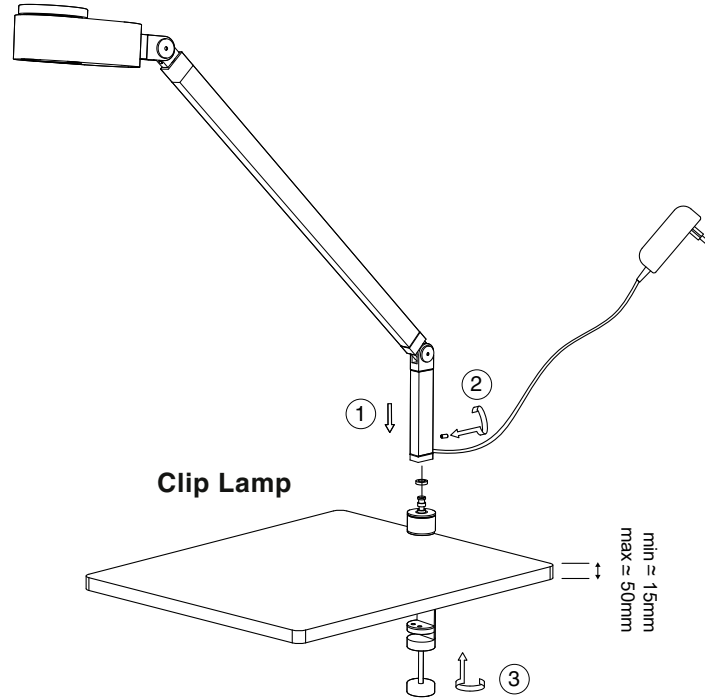

reddot award 2019
winner

INVITING

Table Lamp

Clip Lamp

Wall Lamp

off 100%

Color light Controller
2700K - 4800K

	This product contains a light source of energy efficiency class F Este producto contiene una fuente luminosa de eficiencia energética F	